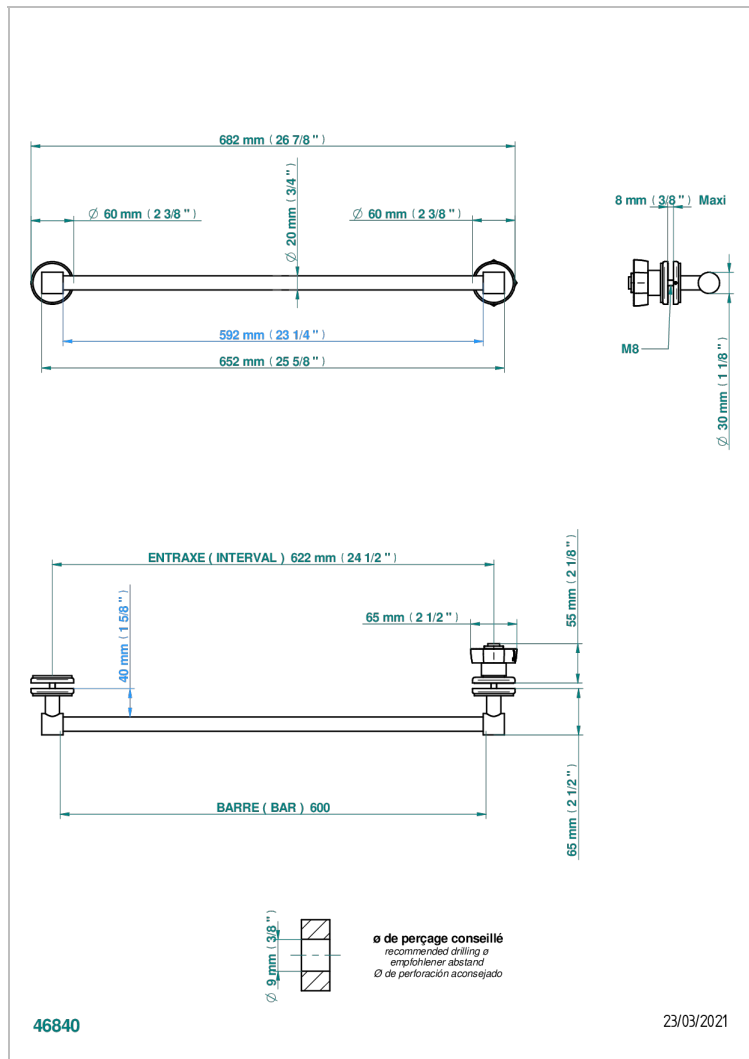

PETALE DE CRISTAL - CLEAR CRYSTAL

U6A-514V

Towel rail with one rail lg 600 mm for glass door with knob on side and escutcheon the other side

CHARACTERISTIC

- Pétales de Cristal - Clear crystal
- Towel rail with one rail lg 600 mm for glass door with knob on side and escutcheon the other side