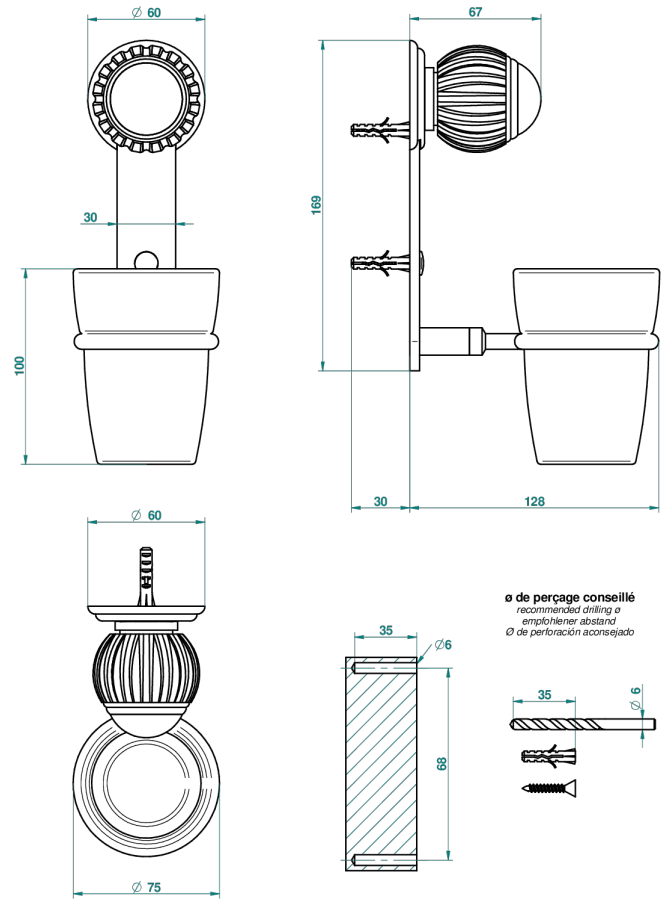

# VOGUE MALACHITE

A8M-536

Tumbler holder, wall mounted

THG<sup>®</sup>  
PARIS

46830

03/01/2018

## CHARACTERISTIC

- Vogue Malachite
- Tumbler holder, wall mounted