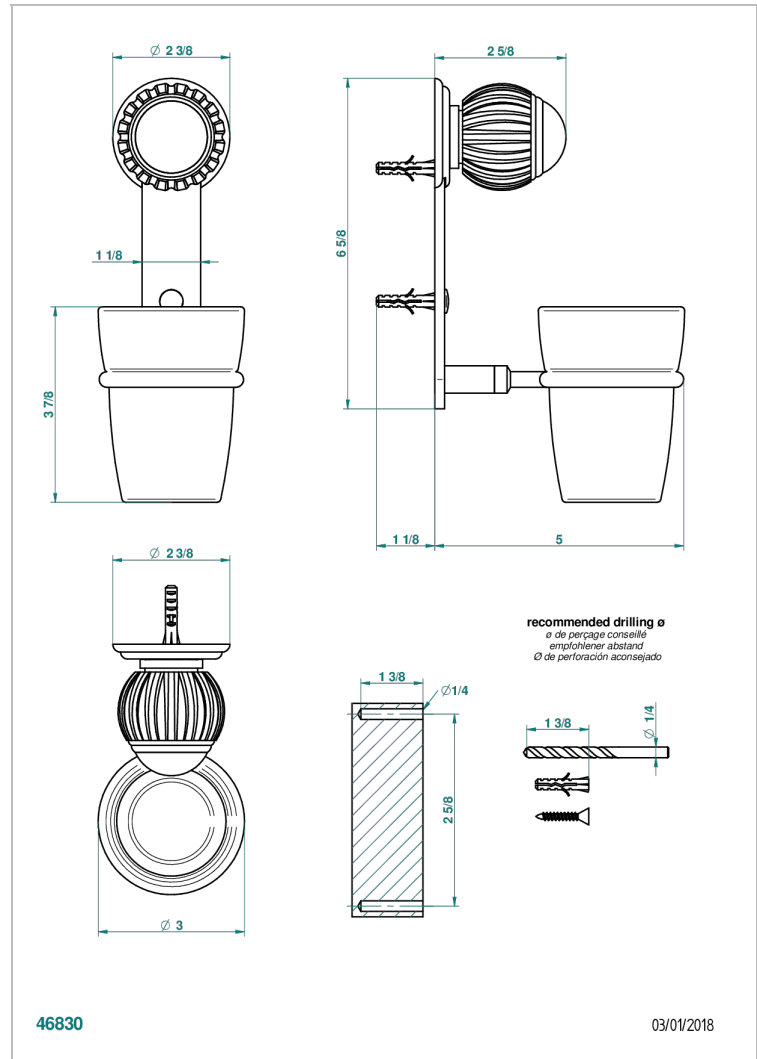

# VOGUE MALACHITE

A8M-536

Tumbler holder, wall mounted

THG<sup>®</sup>  
PARIS

## CHARACTERISTIC

- Vogue Malachite
- Tumbler holder, wall mounted