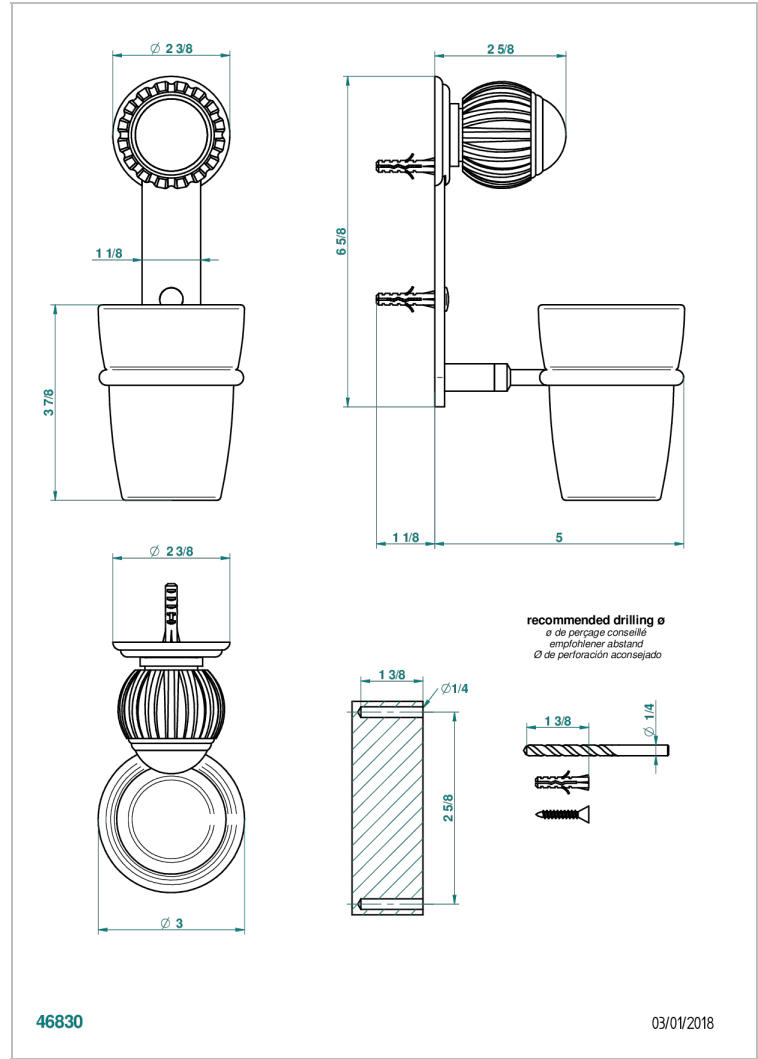

# VOGUE MALACHITE

A8M-536

Wall mounted glass tumbler and holder

THG<sup>®</sup>  
PARIS

## CHARACTERISTIC

- Vogue Malachite
- Wall mounted glass tumbler and holder