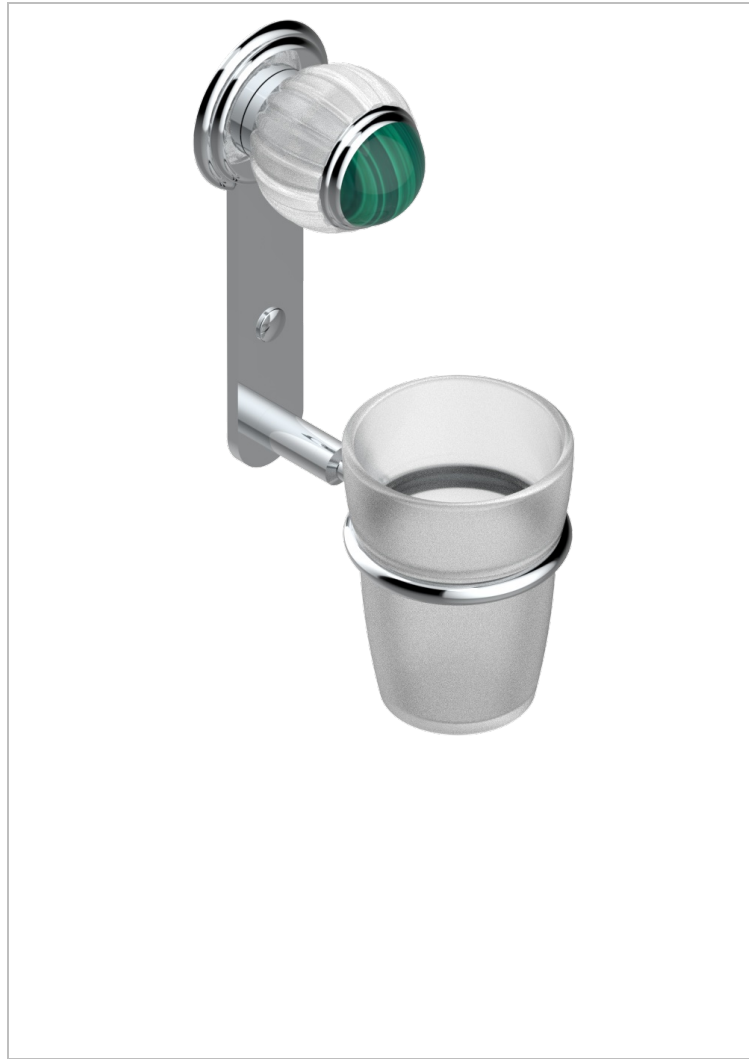

# VOGUE MALACHITE

A8M-536

Wall mounted glass tumbler and holder

THG<sup>®</sup>  
PARIS

## CHARACTERISTIC

- Vogue Malachite
- Wall mounted glass tumbler and holder

## AVAILABLE FINITIONS

Antique nickel - H28  
 Black ceram - D30  
 Blush PVD - H62  
 Brass color PVD - H49  
 Brown bronze color PVD - F33  
 Gold color PVD - H52

Graphite PVD - H64  
 Lacquered light bronze - D01  
 Matt Umber PVD - H67  
 Matt blush PVD - H60  
 Matt brass color PVD - H50  
 Matt brown bronze color PVD - F34