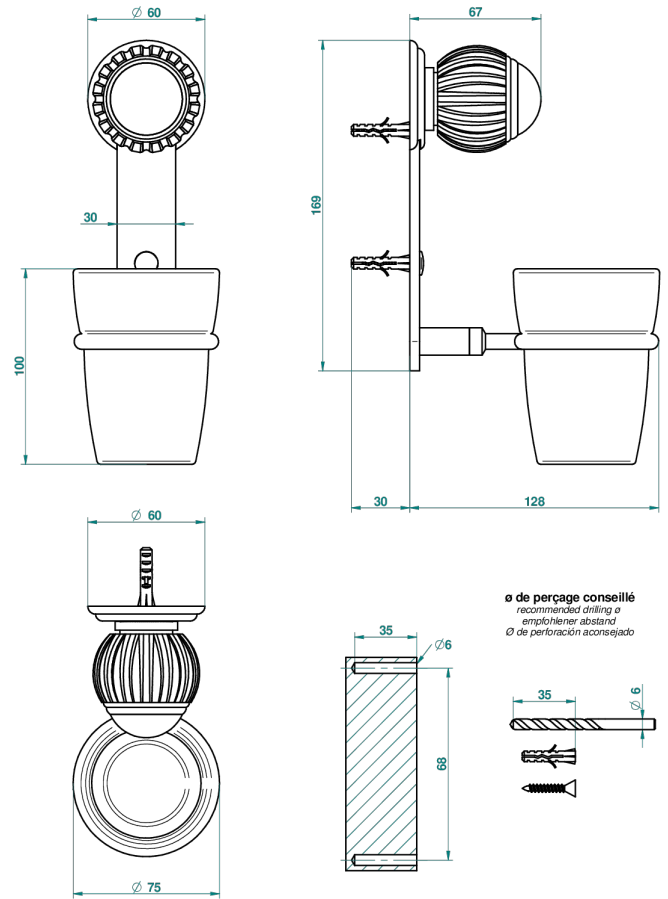

VOGUE MALACHITE

A8M-536

Wall mounted glass tumbler and holder

THG[®]
PARIS

CHARACTERISTIC

- Vogue Malachite
- Wall mounted glass tumbler and holder

AVAILABLE FINITIONS

Antique nickel - H28
Black ceram - D30
Blush PVD - H62
Brass color PVD - H49
Brown bronze color PVD - F33
Gold color PVD - H52

Nickel color PVD - H55
Polished chrome (color finish) - A02
Polished chrome / Polished gold (color finish) - G02
Polished gold (color finish) - F01
Polished nickel - B01
Soft gold - F30

Soft matt gold - F31
Umber PVD - H66
Varnished matt antique red copper (color finish) - H07