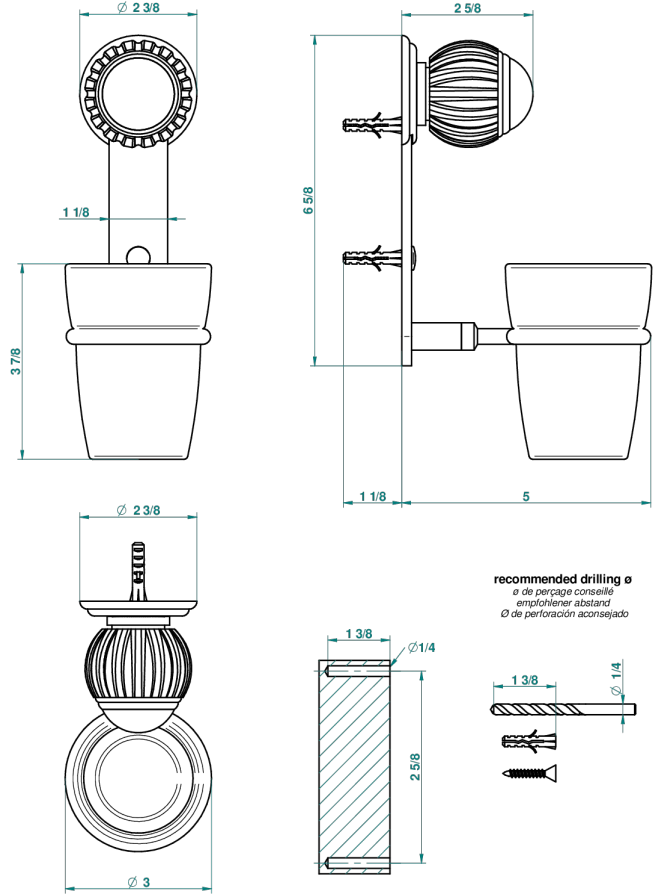

VOGUE MALACHITE

A8M-536

Wall mounted glass tumbler and holder

THG®
PARIS

46830

03/01/2018

CHARACTERISTIC

- Vogue Malachite
- Wall mounted glass tumbler and holder

AVAILABLE FINITIONS

Antique nickel - H28
Black ceram - D30
Blush PVD - H62
Brass color PVD - H49
Brown bronze color PVD - F33
Gold color PVD - H52

Graphite PVD - H64
Lacquered light bronze - D01
Matt Umber PVD - H67
Matt blush PVD - H60
Matt brass color PVD - H50
Matt brown bronze color PVD - F34

Matt chrome - C02
Matt gold - F07
Matt gold color PVD - H53
Matt graphite PVD - H65
Matt nickel (color finish) - C01
Matt nickel color PVD - H56

Nickel color PVD - H55
Polished chrome (color finish) - A02
Polished chrome / Polished gold (color finish) - G02
Polished gold (color finish) - F01
Polished nickel - B01
Soft gold - F30

Soft matt gold - F31
Umber PVD - H66
Varnished matt antique red copper (color finish) - H07