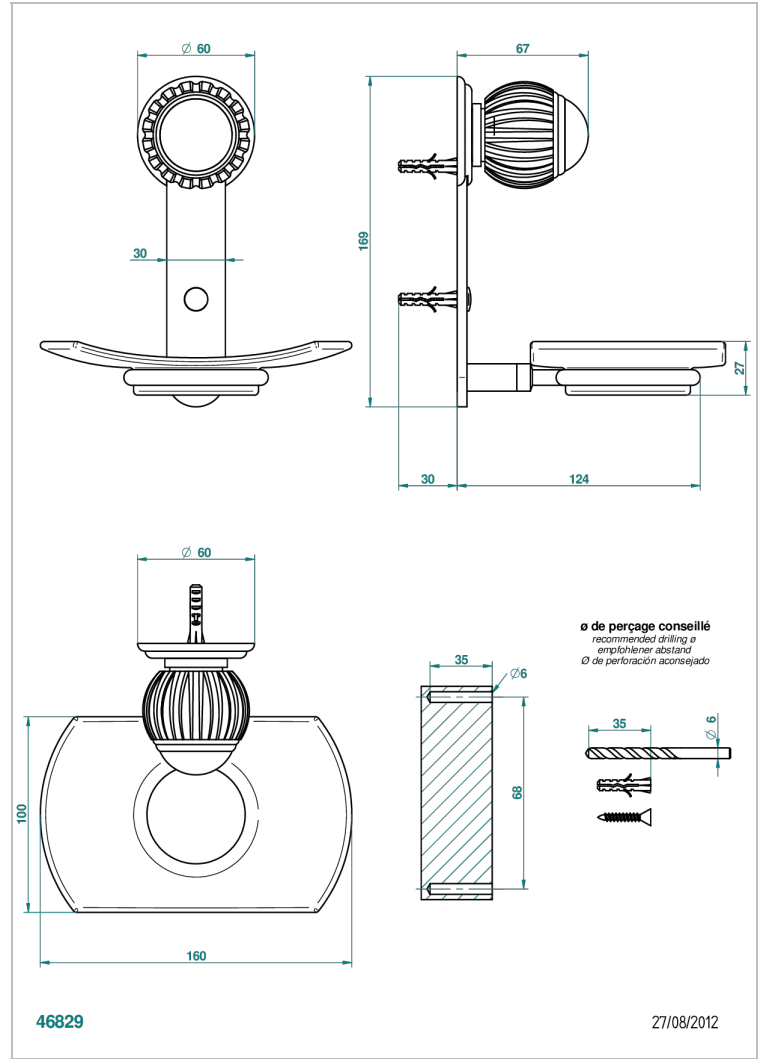

# VOGUE MALACHITE

A8M-500

Glass soap dish, wall mounted

THG<sup>®</sup>  
PARIS

## CHARACTERISTIC

- Vogue Malachite
- Glass soap dish, wall mounted