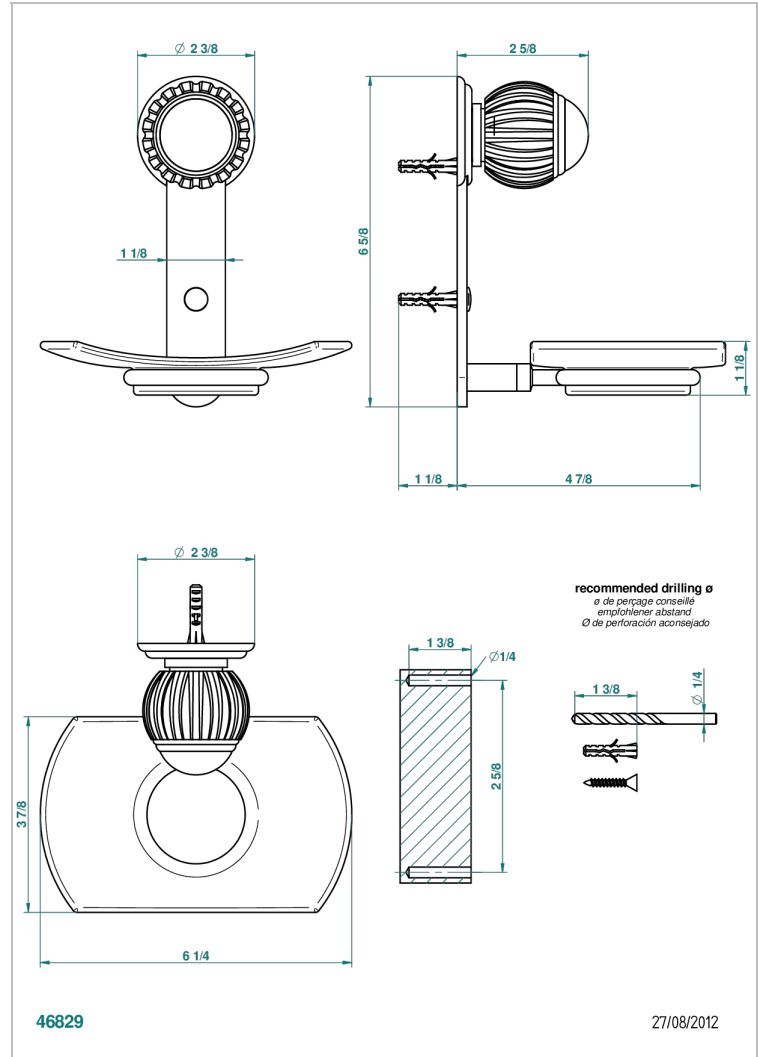

# VOGUE MALACHITE

A8M-500

Glass soap dish, wall mounted

THG<sup>®</sup>  
PARIS

## CHARACTERISTIC

- Vogue Malachite
- Glass soap dish, wall mounted