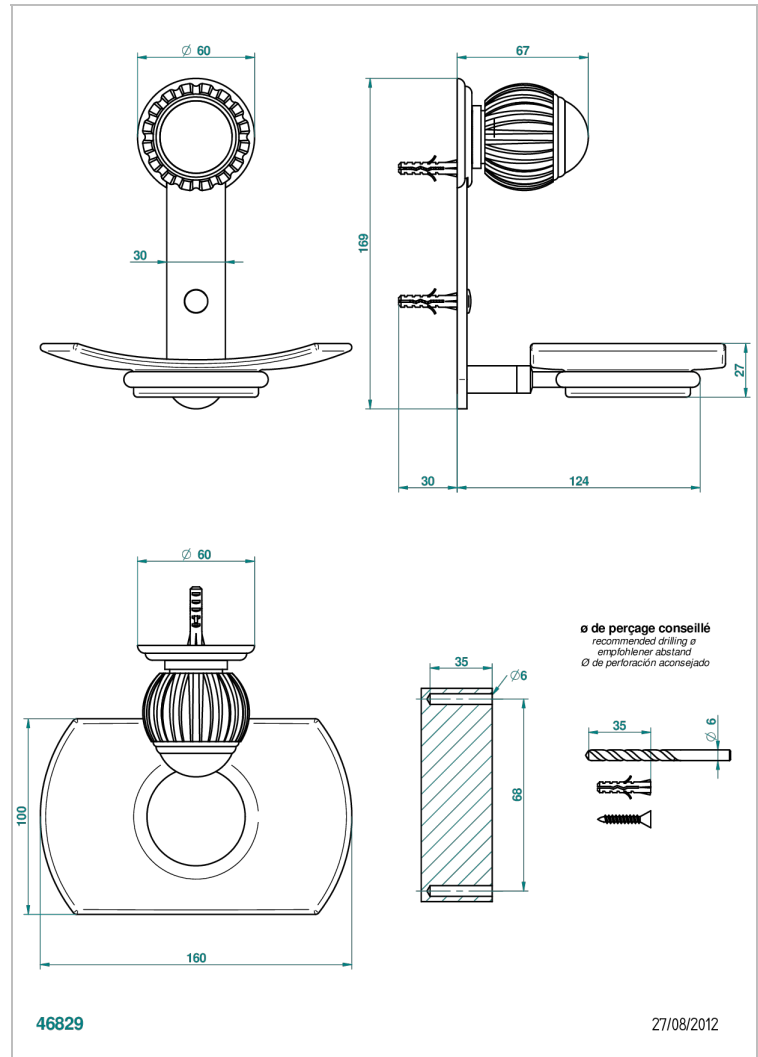

# VOGUE MALACHITE

A8M-500

Wall mounted glass soap dish

THG<sup>®</sup>  
PARIS

## CHARACTERISTIC

- Vogue Malachite
- Wall mounted glass soap dish