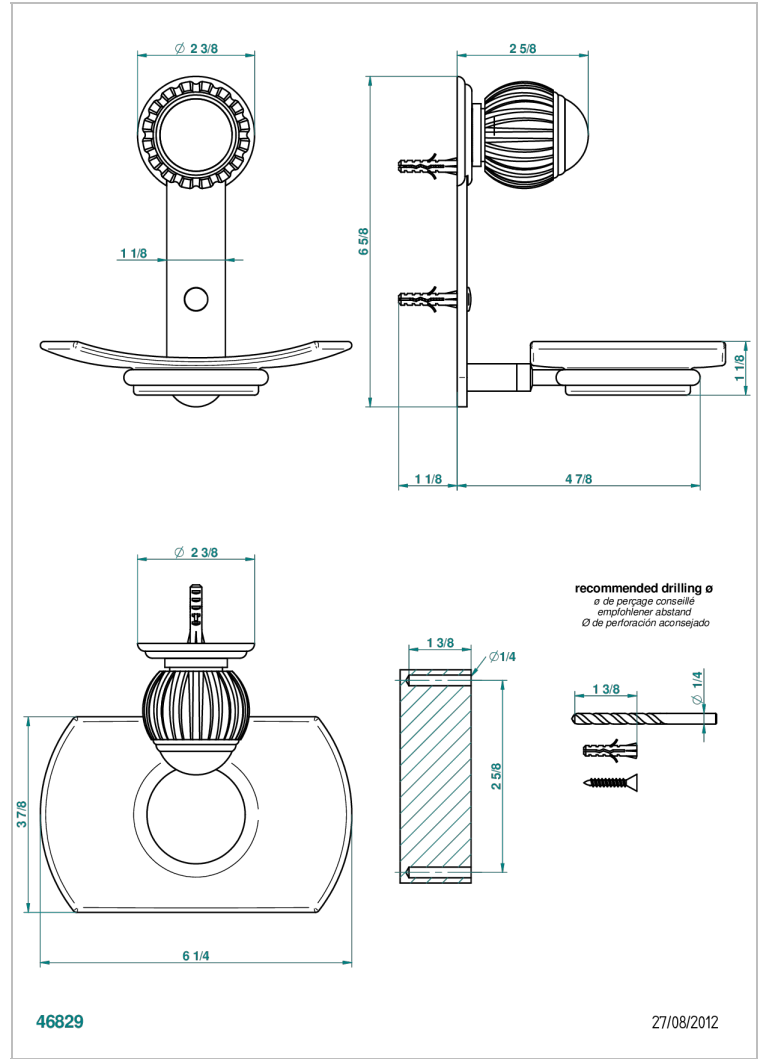

VOGUE MALACHITE

A8M-500

Wall mounted glass soap dish

THG
PARIS

CHARACTERISTIC

- Vogue Malachite
- Wall mounted glass soap dish

AVAILABLE FINITIONS

Antique nickel - H28
 Black ceram - D30
 Blush PVD - H62
 Brass color PVD - H49
 Brown bronze color PVD - F33
 Gold color PVD - H52

Nickel color PVD - H55
 Polished chrome (color finish) - A02
 Polished chrome / Polished gold (color finish) - G02
 Polished gold (color finish) - F01
 Polished nickel - B01
 Soft gold - F30

Soft matt gold - F31
 Umber PVD - H66
 Varnished matt antique red copper (color finish) - H07