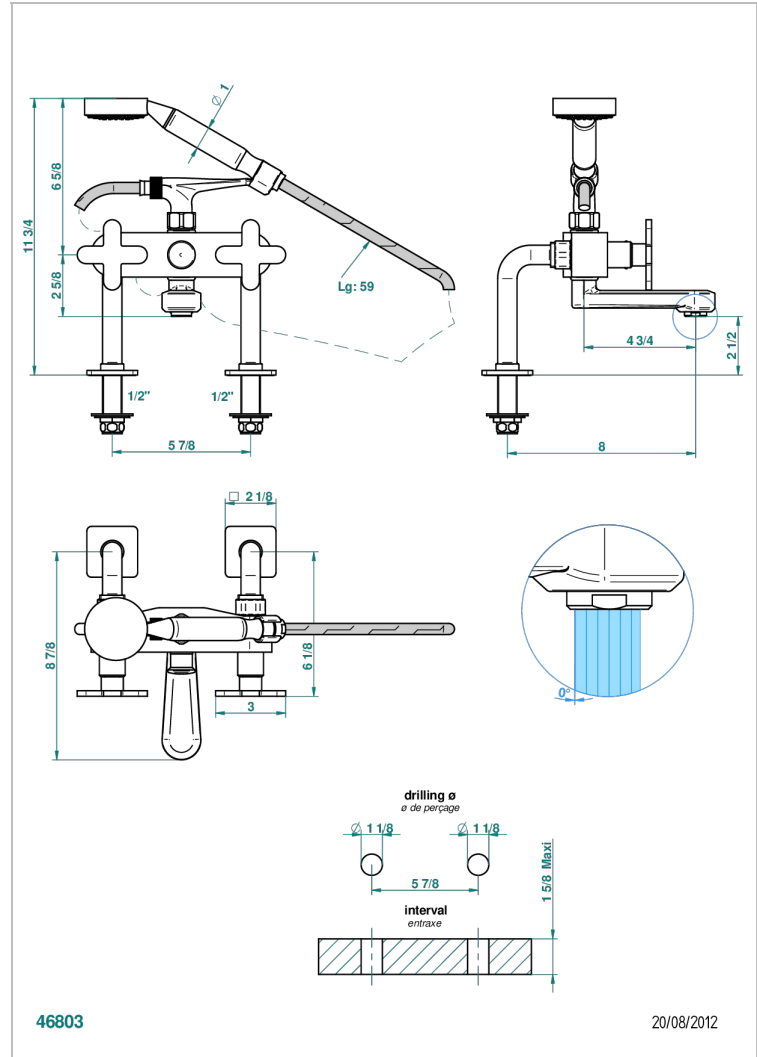

PROFIL METAL

A6A-13G

Rim mounted 2-hole bath/telephone shower mixer, shower and hose

CHARACTERISTIC

- ACS : 21ACCLY034

TECHNICAL SPECS

- Recommandé : 3 bars (max. 5 bars) - Advised : 43,5 psi (max. 72 psi)
- Bec : 35 l/min à 3 bars - Douchette : 9,5 l/min à 3 bars
- Spout : 9.26 gpm at 43.5 psi - Handshower : 2.5 gpm at 43.5 psi