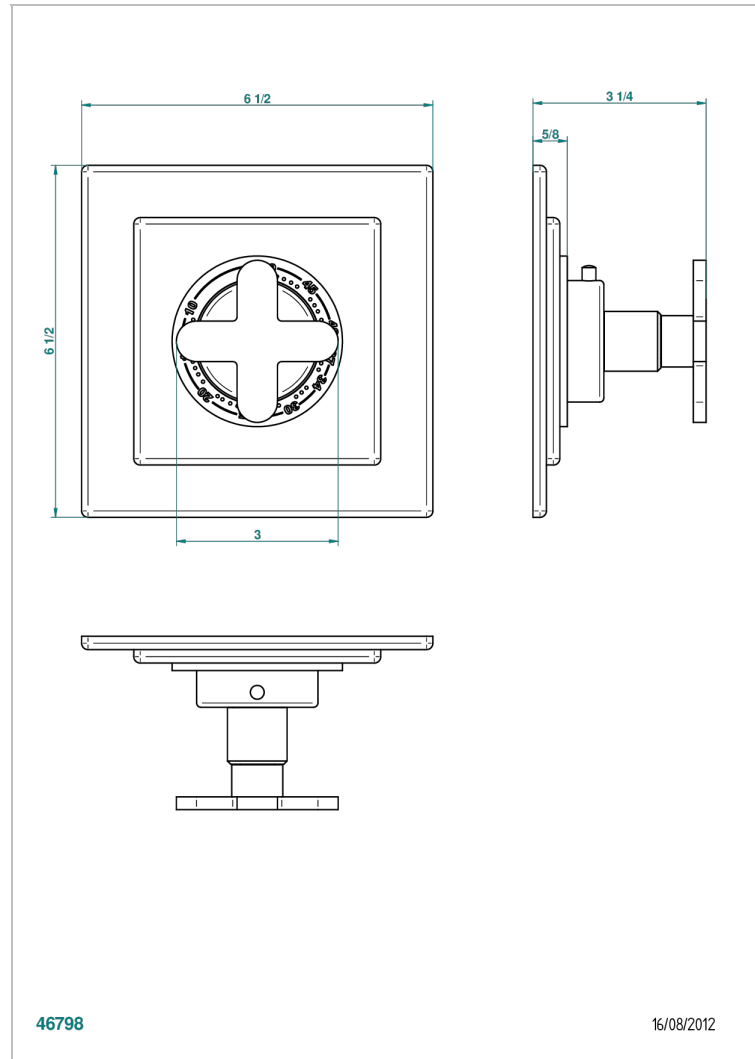

PROFIL METAL

A6A-15EN16EC

Trim for Eurotherm thermostat n° 8105N, 8200N, 8300

THG[®]
PARIS

CHARACTERISTIC

- Profil Metal
- Trim for Eurotherm thermostat n° 8105N, 8200N, 8300

RELATED SKU'S

- Ref. G00-8105N 1/2" Eurotherm thermostat, 40 l/min with wax cartridge
- Ref. G00-8200N 3/4" Eurotherm thermostat, 80 l/min