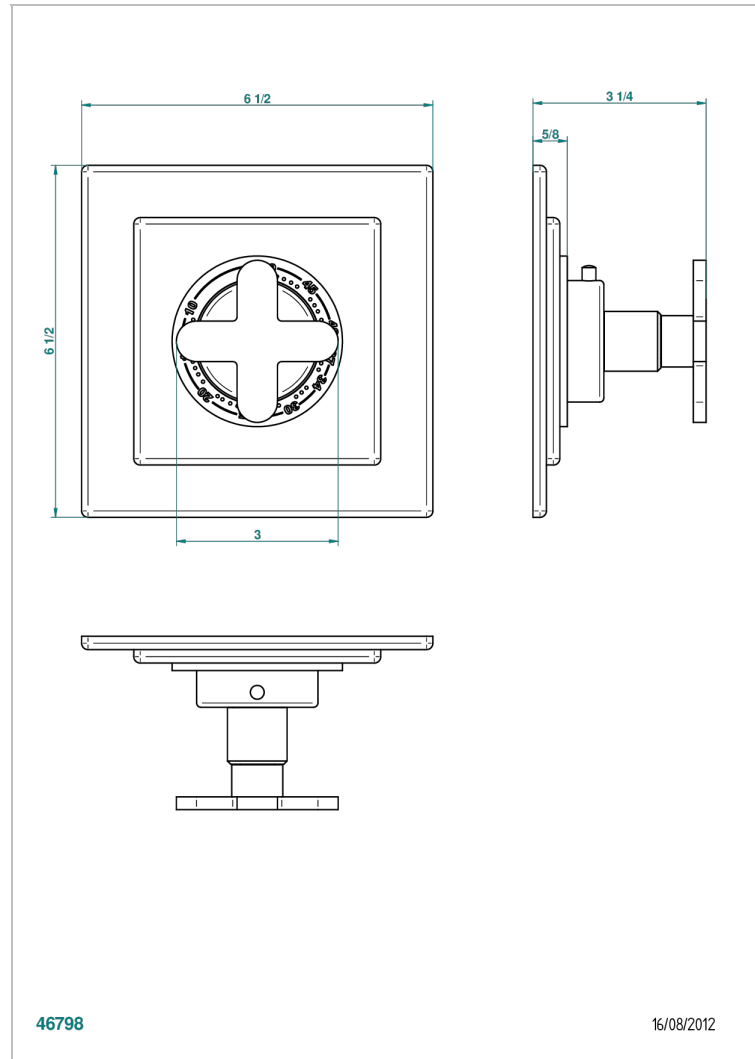

# PROFIL METAL

A6A-15EN16EC

Trim for Eurotherm thermostat n° 8105N, 8200N, 8300

## CHARACTERISTIC

- Profil Metal
- Trim for Eurotherm thermostat n° 8105N, 8200N, 8300

## RELATED SKU'S

- Ref. G00-8105N 1/2" Eurotherm thermostat, 40 l/min with wax cartridge
- Ref. G00-8200N 3/4" Eurotherm thermostat, 80 l/min