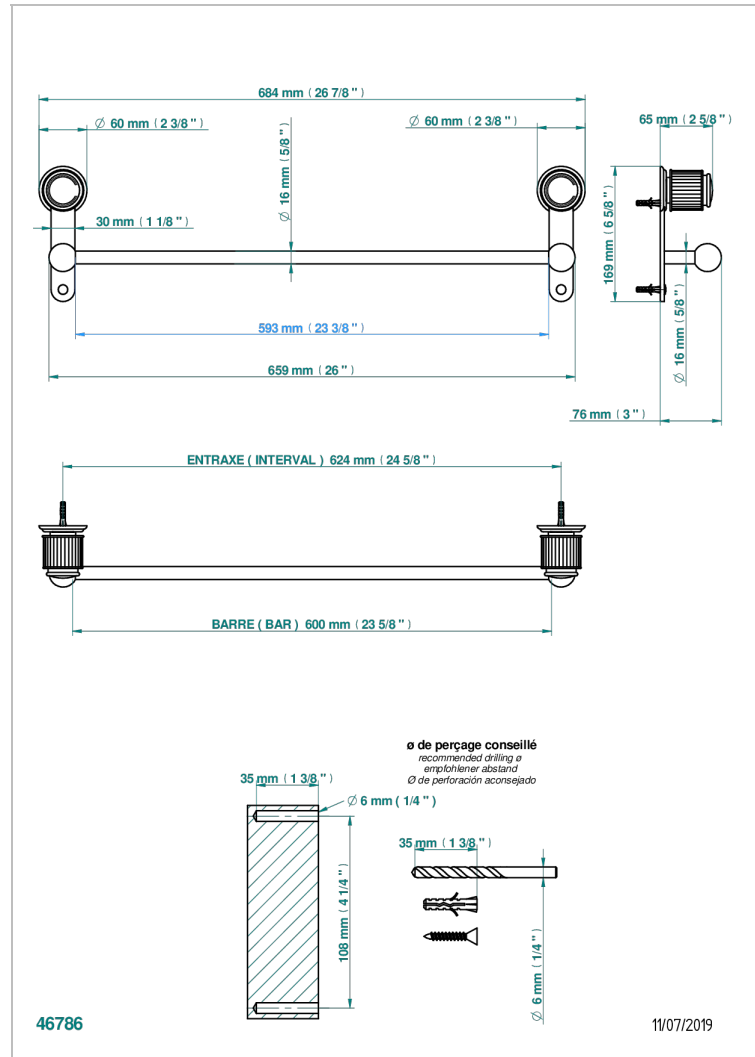

JAIPUR BLACK ONYX

A9C-514/60

Towel bar, 24" long

CHARACTERISTIC

- Jaipur Black Onyx
- Towel bar, 24" long

AVAILABLE FINITIONS

Black ceram - D30
Blush PVD - H62
Brass color PVD - H49
Brown bronze color PVD - F33
Chrome polished - A02
Chrome polished / gold polished - G02