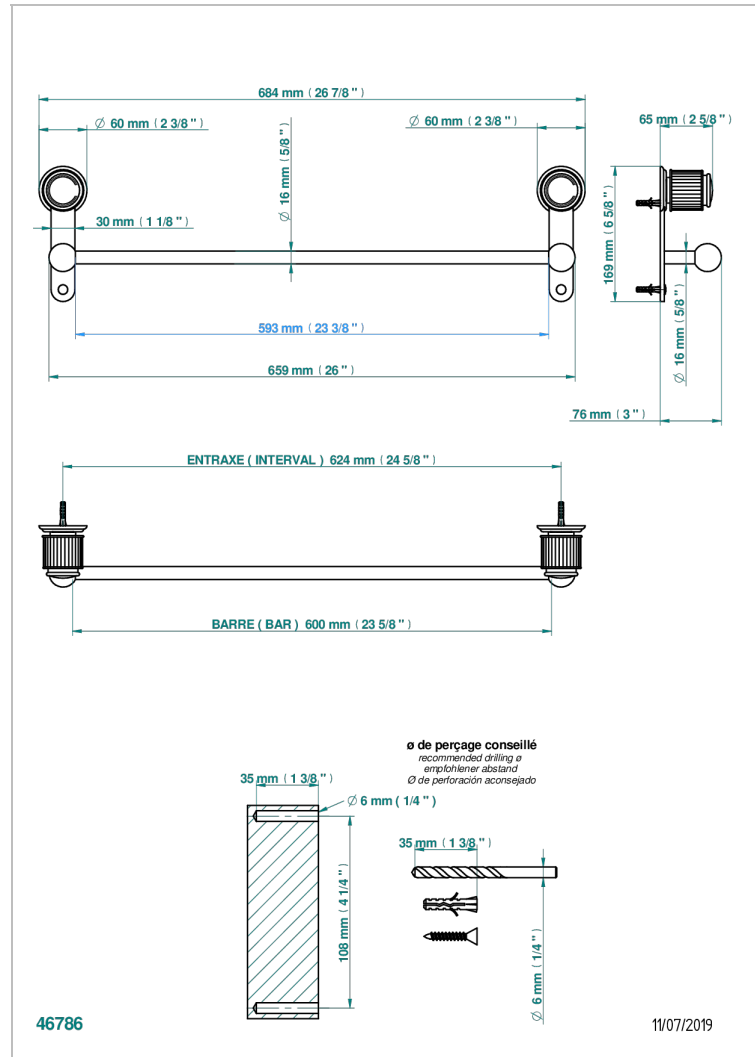

JAIPUR BLACK ONYX

A9C-514/60

Single towel rail, fixed rail, length: 600 mm

CHARACTERISTIC

- Jaipur Black Onyx
- Single towel rail, fixed rail, length: 600 mm

AVAILABLE FINITIONS

Antique nickel - H28
Black ceram - D30
Blush PVD - H62
Brass color PVD - H49
Brown bronze color PVD - F33
Gold color PVD - H52