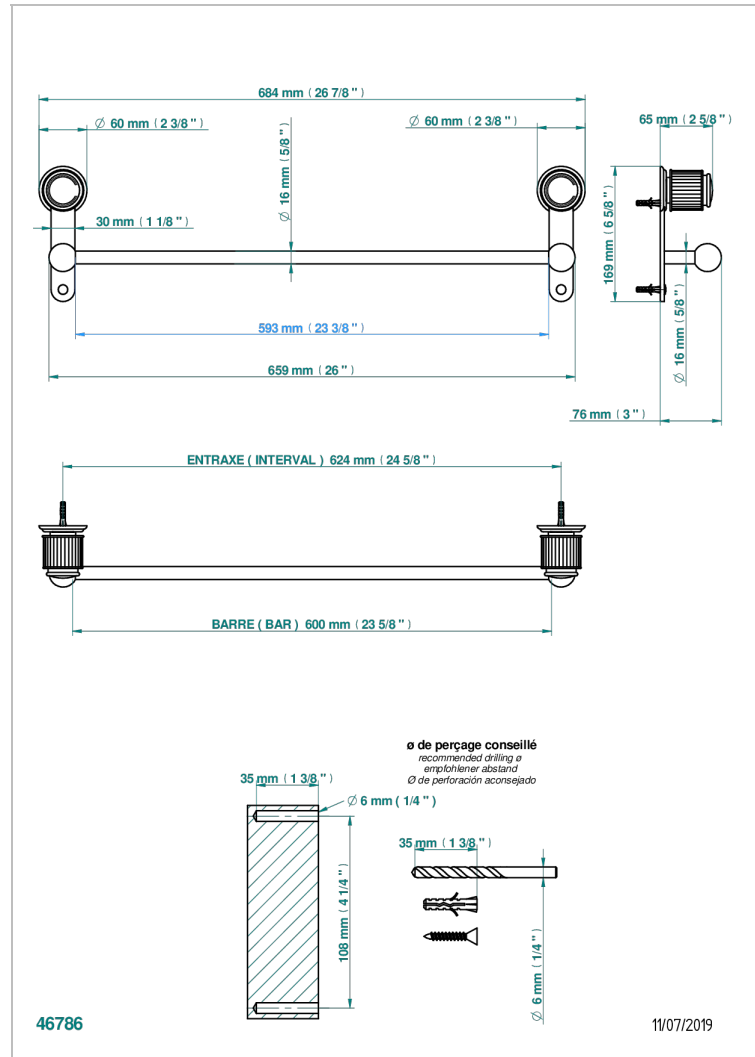

# JAIPUR BLACK ONYX

A9C-514/60

Single towel rail, fixed rail, length: 600 mm

## CHARACTERISTIC

- Jaipur Black Onyx
- Single towel rail, fixed rail, length: 600 mm