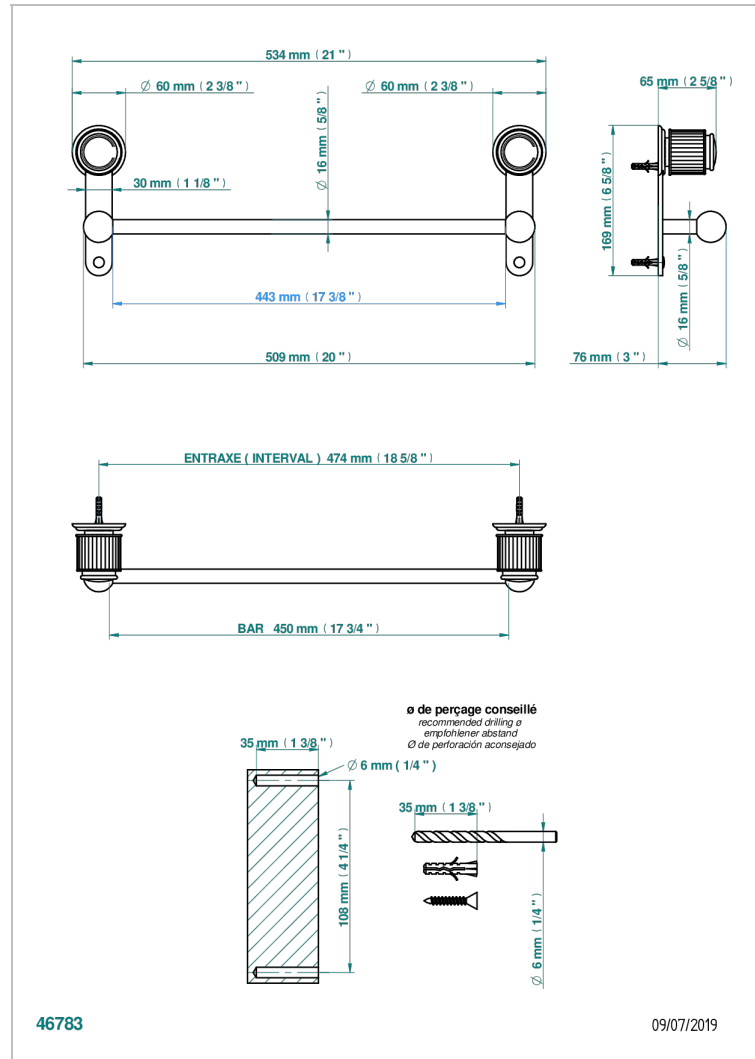

# JAIPUR ONICE NEGRO

A9C-514/45

Single towel rail, fixed rail, length: 450 mm

THG<sup>®</sup>  
PARIS

## CARACTERÍSTICAS

- Jaipur Onice Negro
- Single towel rail, fixed rail, length: 450 mm