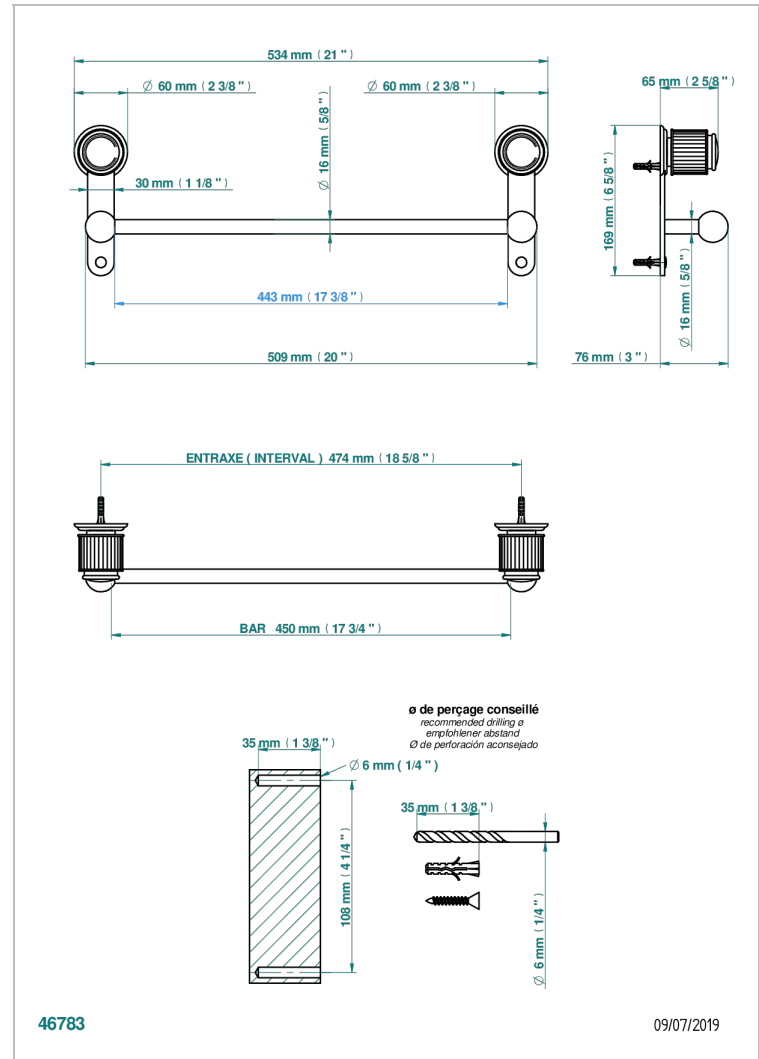

# JAIPUR BLACK ONYX

A9C-514/45

Towel bar, 18" long

## CHARACTERISTIC

- Jaipur Black Onyx
- Towel bar, 18" long