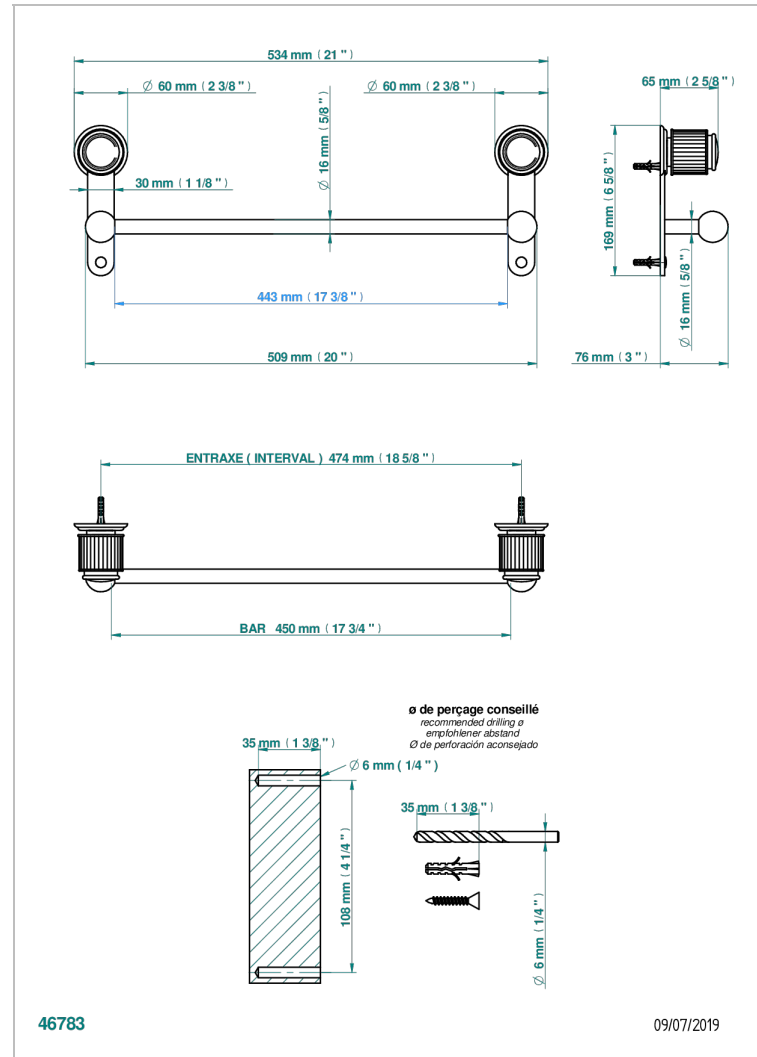

JAIPUR BLACK ONYX

A9C-514/45

Single towel rail, fixed rail, length: 450 mm

CHARACTERISTIC

- Jaipur Black Onyx
- Single towel rail, fixed rail, length: 450 mm

AVAILABLE FINITIONS

Antique nickel - H28
Black ceram - D30
Blush PVD - H62
Brass color PVD - H49
Brown bronze color PVD - F33
Gold color PVD - H52