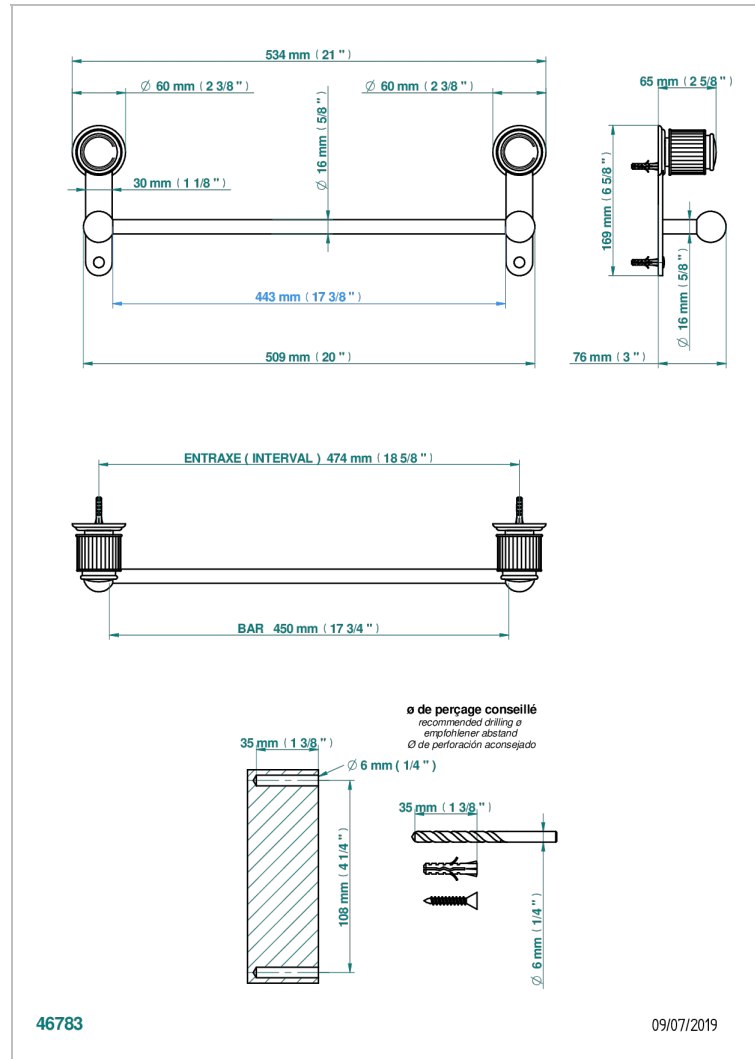

JAIPUR ONICE NEGRO

A9C-514/45

Single towel rail, fixed rail, length: 450 mm

THG[®]
PARIS

CARACTERÍSTICAS

- Jaipur Onice Negro
- Single towel rail, fixed rail, length: 450 mm

ACABADOS DISPONIBLES

Bronce claro - D01
Cerámica negra mate - D30
Cobre viejo mate - H07
Cromo - A02
Cromo / dorado - G02
Cromo mate - C02