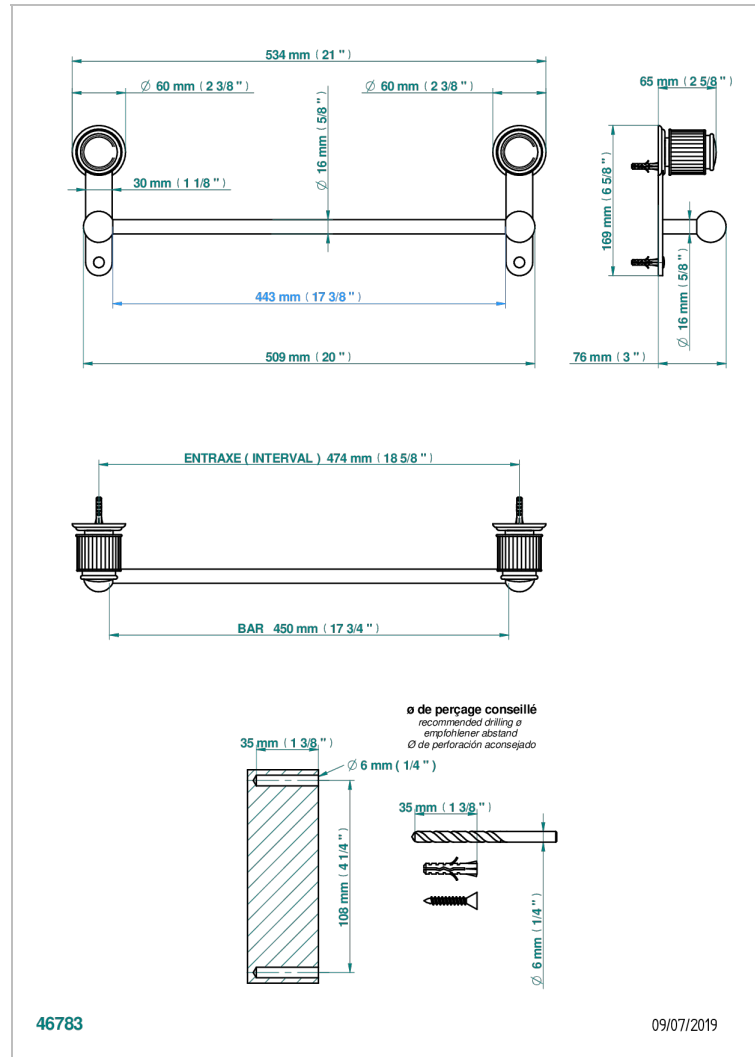

# JAIPUR BLACK ONYX

A9C-514/45

Single towel rail, fixed rail, length: 450 mm

## CHARACTERISTIC

- Jaipur Black Onyx
- Single towel rail, fixed rail, length: 450 mm