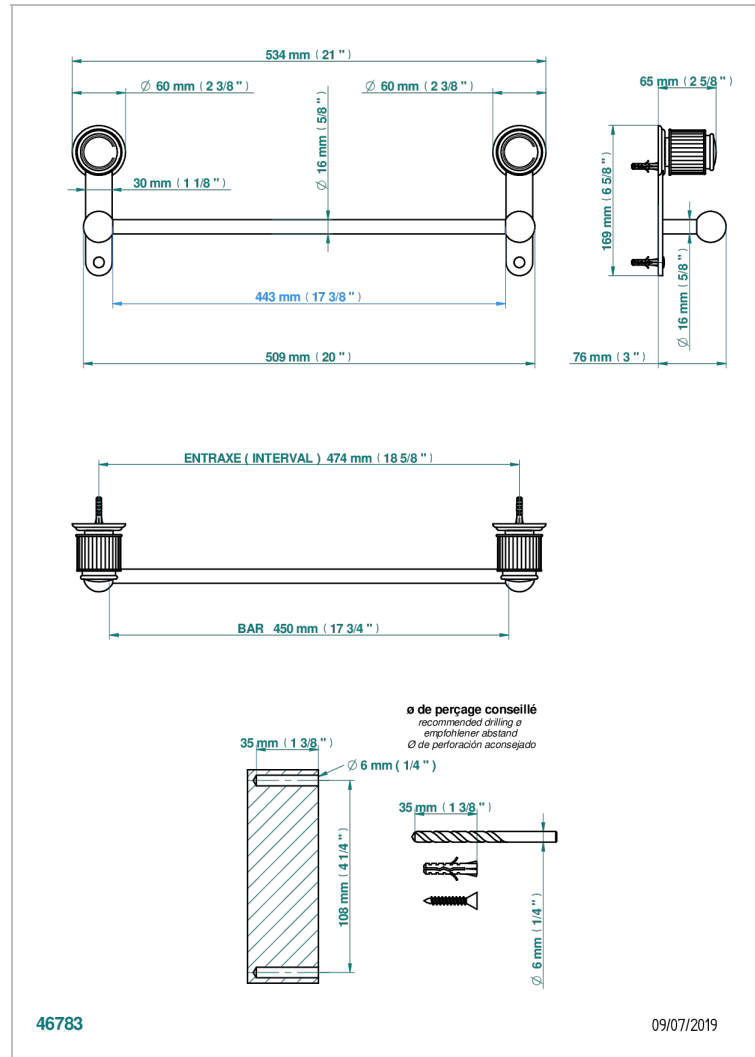

JAIPUR ONICE NEGRO

A9C-514/45

Single towel rail, fixed rail, length: 450 mm

THG[®]
PARIS

CARACTERÍSTICAS

- Jaipur Onice Negro
- Single towel rail, fixed rail, length: 450 mm

ACABADOS DISPONIBLES

Bronce claro - D01
Cerámica negra mate - D30
Cobre viejo mate - H07
Cromo - A02
Cromo / dorado - G02
Cromo mate - C02