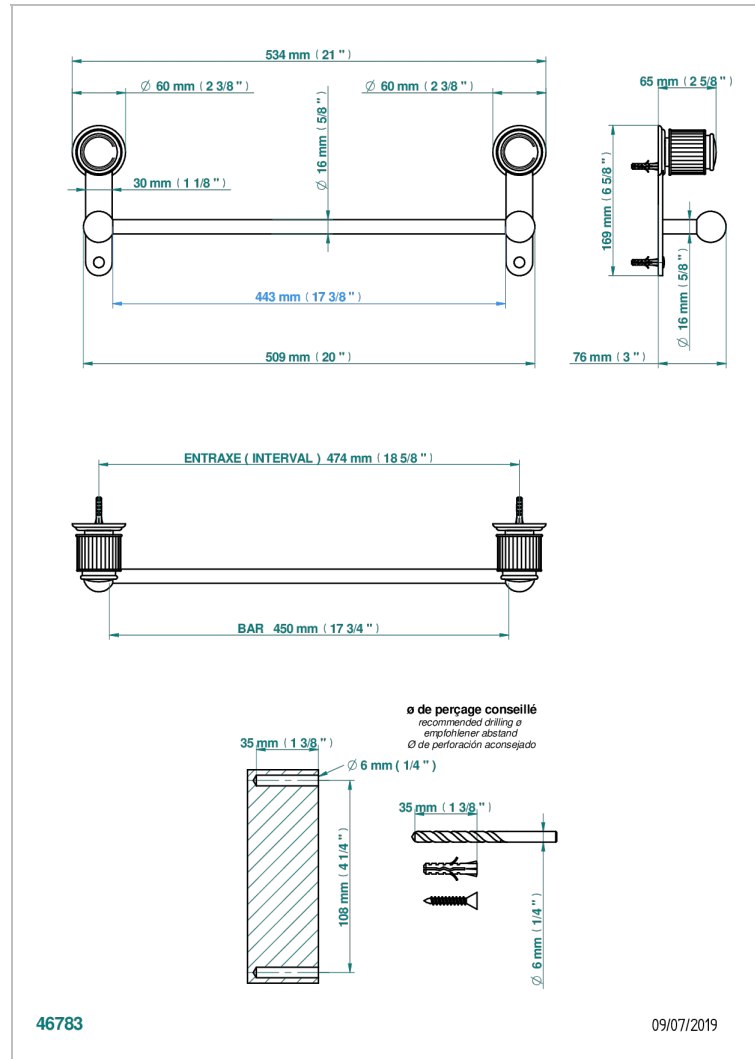

# JAIPUR BLACK ONYX

A9C-514/45

Single towel rail, fixed rail, length: 450 mm

## CHARACTERISTIC

- Jaipur Black Onyx
- Single towel rail, fixed rail, length: 450 mm