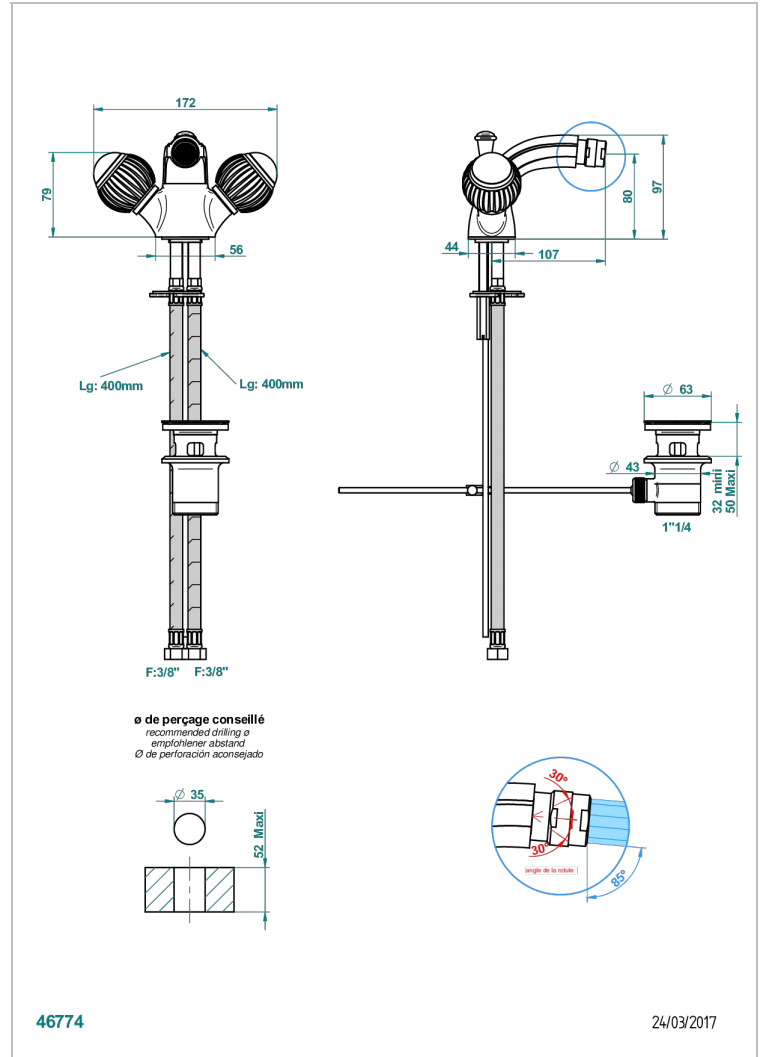

VOGUE TIGER EYE

A8R-3202

1-hole bidet mixer with swivel jet handshower with waste

THG[®]
PARIS

CHARACTERISTIC

- ACS : 17ACCLY613
- NF : NF EN 200 - IA - Chrome

STANDARDS

TECHNICAL SPECS

- Recommandé : 3 bars (max. 5 bars) - Advised : 43,5 psi (max. 72 psi)
- 15 l/min à 3 bars (4 gpm at 43.5 psi)

AVAILABLE FINITIONS

Antique nickel - H28
Black ceram - D30
Blush PVD - H62
Brass color PVD - H49
Brown bronze color PVD - F33
Gold color PVD - H52