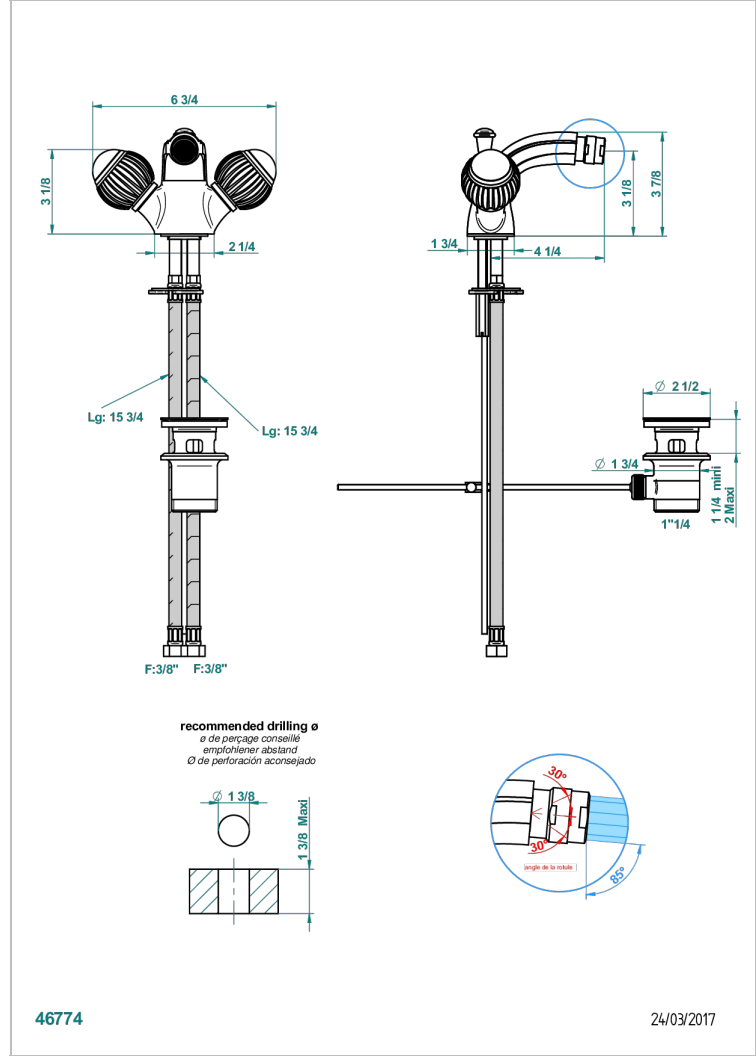

VOGUE TIGER EYE

A8R-3202

1-hole bidet mixer with swivel jet handshower with waste

THG[®]
PARIS

CHARACTERISTIC

- ACS : 17ACCLY613
- NF : NF EN 200 - IA - Chrome

STANDARDS

TECHNICAL SPECS

- Recommandé : 3 bars (max. 5 bars) - Advised : 43,5 psi (max. 72 psi)
- 15 l/min à 3 bars (4 gpm at 43.5 psi)

AVAILABLE FINITIONS

Antique nickel - H28
Black ceram - D30
Blush PVD - H62
Brass color PVD - H49
Brown bronze color PVD - F33
Gold color PVD - H52