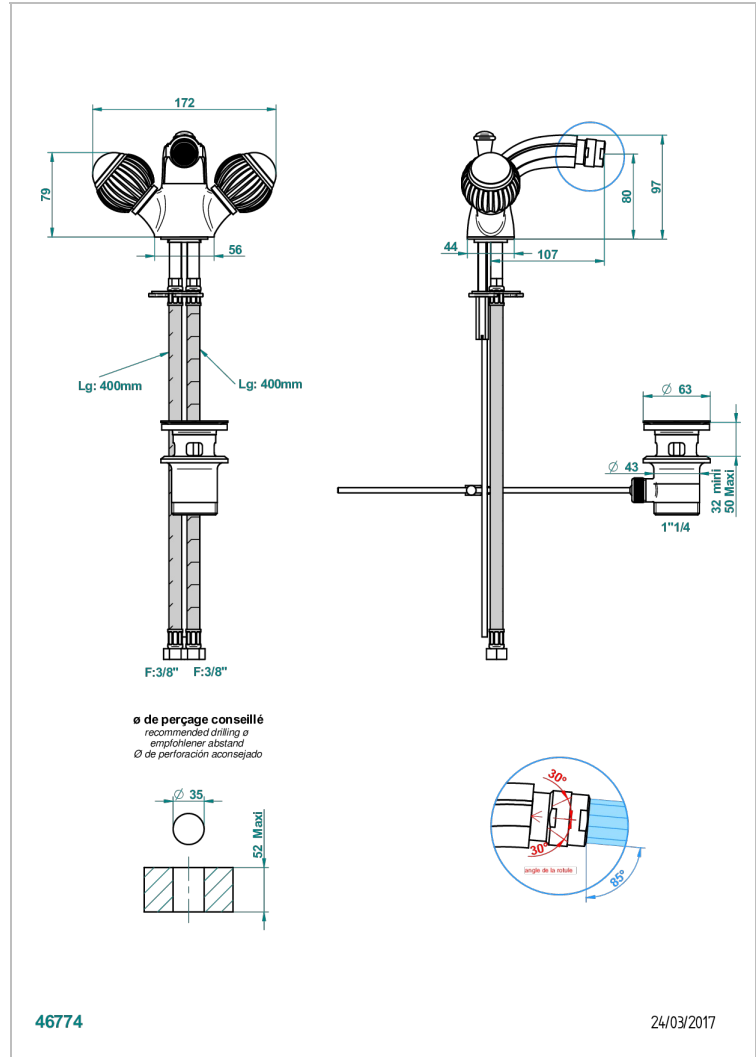

VOGUE TIGER EYE

A8R-3202

1-hole bidet mixer with swivel jet handshower with waste

THG[®]
PARIS

CHARACTERISTIC

- ACS : 17ACCLY613
- NF : NF EN 200 - IA - Chrome

STANDARDS

TECHNICAL SPECS

- Recommandé : 3 bars (max. 5 bars) - Advised : 43,5 psi (max. 72 psi)
- 15 l/min à 3 bars (4 gpm at 43.5 psi)

AVAILABLE FINITIONS

Antique nickel - H28
Black ceram - D30
Blush PVD - H62
Brass color PVD - H49
Brown bronze color PVD - F33
Gold color PVD - H52