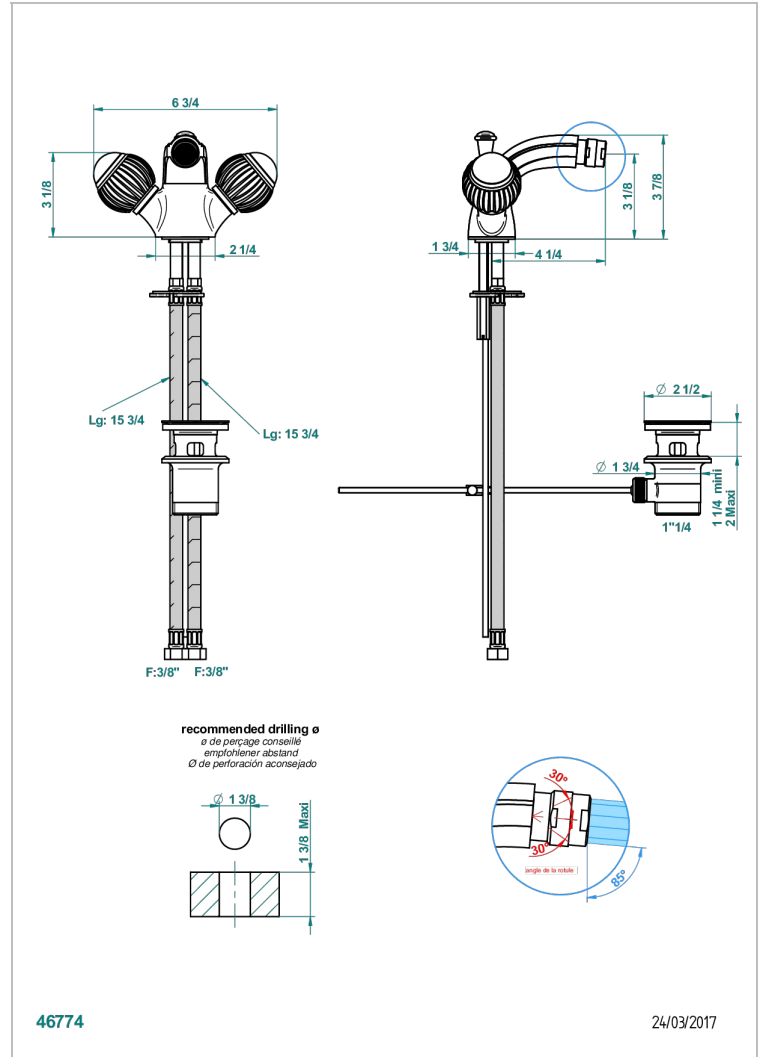

VOGUE TIGER EYE

A8R-3202

1-hole bidet mixer with swivel jet handshower with waste

THG[®]
PARIS

CHARACTERISTIC

- ACS : 17ACCLY613
- NF : NF EN 200 - IA - Chrome

STANDARDS

TECHNICAL SPECS

- Recommandé : 3 bars (max. 5 bars) - Advised : 43,5 psi (max. 72 psi)
- 15 l/min à 3 bars (4 gpm at 43.5 psi)

AVAILABLE FINITIONS

Antique nickel - H28
Black ceram - D30
Blush PVD - H62
Brass color PVD - H49
Brown bronze color PVD - F33
Gold color PVD - H52