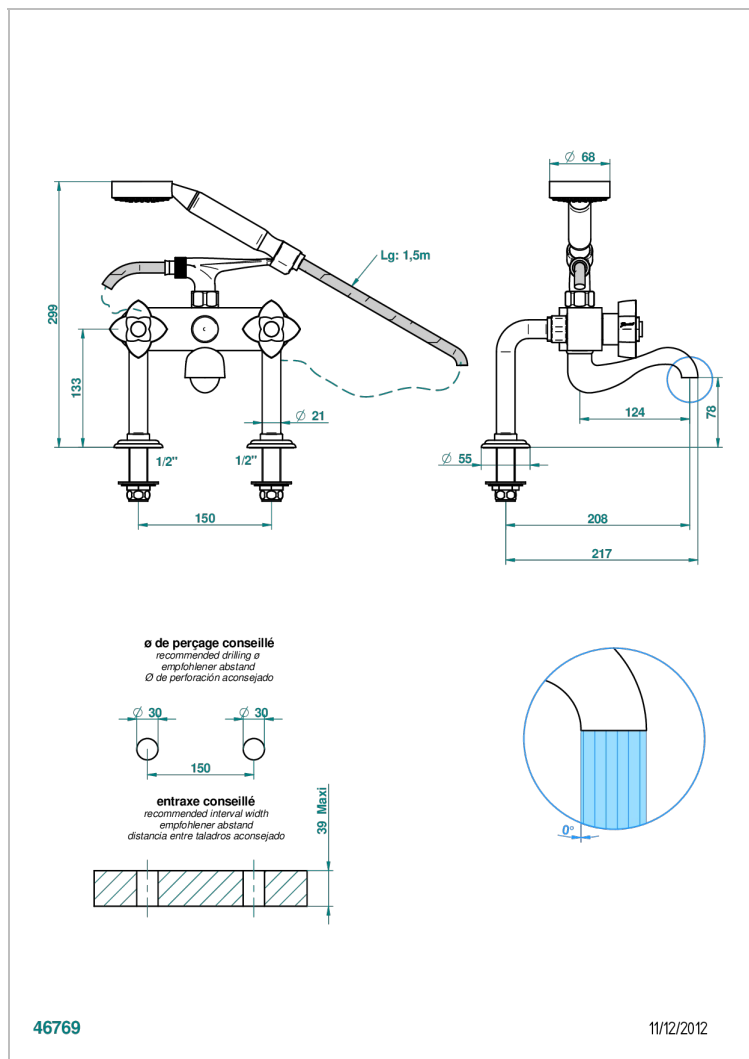

# PETALE DE CRISTAL - CLEAR CRYSTAL

U6A-13G

Rim mounted 2-hole bath/telephone shower mixer, shower and hose

## CHARACTERISTIC

- ACS : 21ACCLY034

## TECHNICAL SPECS

- Recommandé : 3 bars (max. 5 bars) - Advised : 43,5 psi (max. 72 psi)
- Bec : 75 l/min à 3 bars - Douchette : 9,5 l/min à 3 bars
- Spout : 19,8 gpm at 43.5 psi - Handshower : 2.5 gpm at 43.5 psi