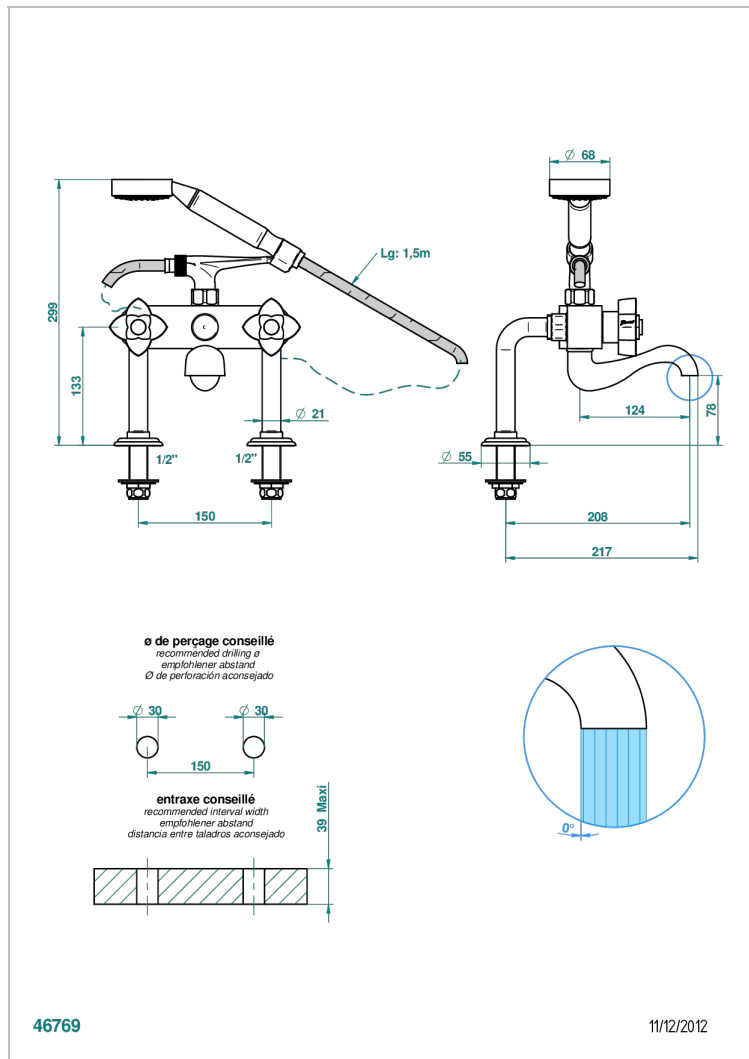

PETALE DE CRISTAL - CLEAR CRYSTAL

U6A-13G

Rim mounted 2-hole bath/telephone shower mixer, shower and hose

CHARACTERISTIC

- ACS : 21ACCLY034

TECHNICAL SPECS

- Recommandé : 3 bars (max. 5 bars) - Advised : 43,5 psi (max. 72 psi)
- Bec : 75 l/min à 3 bars - Douchette : 9,5 l/min à 3 bars
- Spout : 19,8 gpm at 43.5 psi - Handshower : 2.5 gpm at 43.5 psi