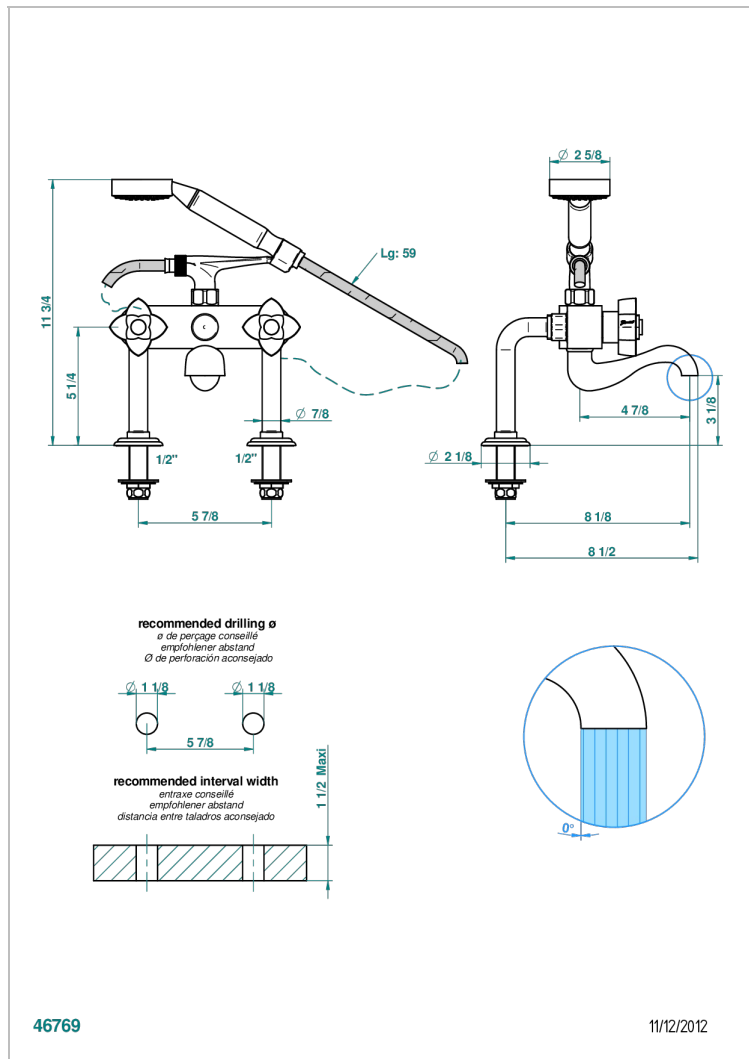

PETALE DE CRISTAL - CLEAR CRYSTAL

U6A-13G

Rim mounted 2-hole bath/telephone shower mixer, shower and hose

CHARACTERISTIC

- ACS : 21ACCLY034

TECHNICAL SPECS

- Recommandé : 3 bars (max. 5 bars) - Advised : 43,5 psi (max. 72 psi)
- Bec : 75 l/min à 3 bars - Douchette : 9,5 l/min à 3 bars
- Spout : 19,8 gpm at 43.5 psi - Handshower : 2.5 gpm at 43.5 psi

STANDARDS

AVAILABLE FINITIONS

Antique nickel - H28
Black ceram - D30
Blush PVD - H62
Brass color PVD - H49
Brown bronze color PVD - F33
Gold color PVD - H52

Graphite PVD - H64
Lacquered light bronze - D01
Matt Umber PVD - H67
Matt blush PVD - H60
Matt brass color PVD - H50
Matt brown bronze color PVD - F34