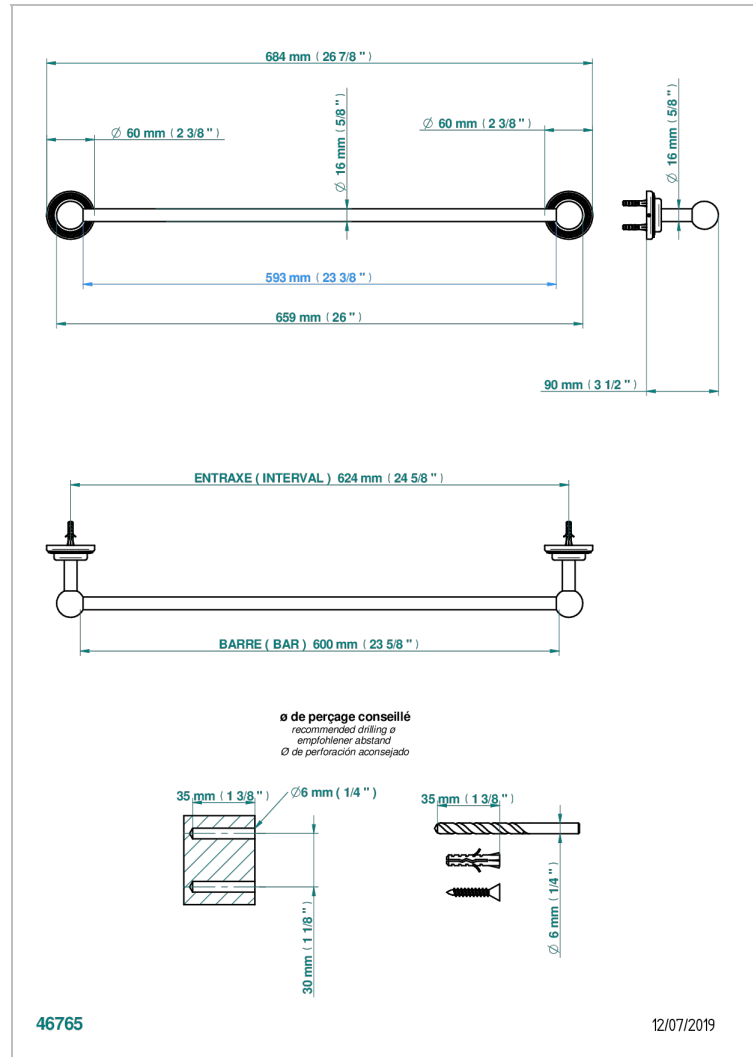

DIPLOMATE ROYALE

U4D-514/60

Towel bar, 24" long

CHARACTERISTIC

- Diplome Royale
- Towel bar, 24" long

AVAILABLE FINITIONS

Black ceram - D30
Blush PVD - H62
Brass color PVD - H49
Brown bronze color PVD - F33
Chrome polished - A02
Chrome polished / gold polished - G02