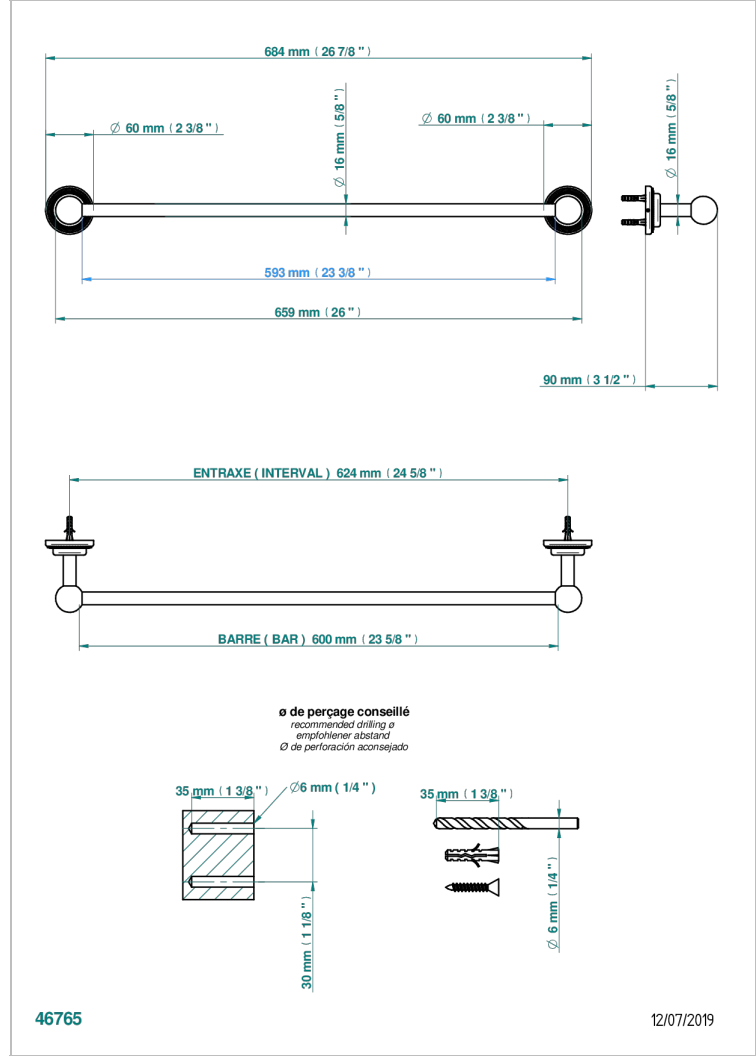

DIPLOMATE ROYALE

U4D-514/60

Single towel rail, fixed rail, length: 600 mm

CHARACTERISTIC

- Diplomate Royale
- Single towel rail, fixed rail, length: 600 mm

AVAILABLE FINITIONS

Antique nickel - H28
Black ceram - D30
Blush PVD - H62
Brass color PVD - H49
Brown bronze color PVD - F33
Gold color PVD - H52

Nickel color PVD - H55
Polished chrome (color finish) - A02
Polished chrome / Polished gold (color finish) - G02
Polished gold (color finish) - F01
Polished nickel - B01
Soft gold - F30

Soft matt gold - F31
Umber PVD - H66
Varnished matt antique red copper (color finish) - H07