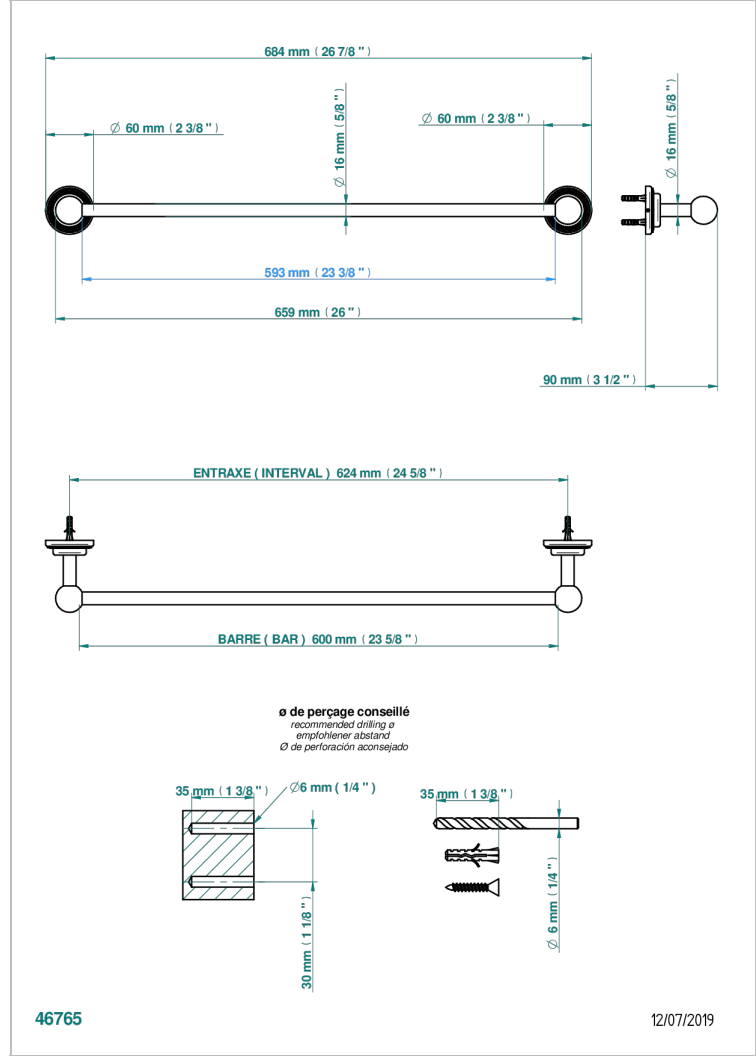

DIPLOMATE ROYALE

U4D-514/60

Single towel rail, fixed rail, length: 600 mm

CHARACTERISTIC

- Diplome Royale
- Single towel rail, fixed rail, length: 600 mm

AVAILABLE FINITIONS

Antique nickel - H28
Black ceram - D30
Blush PVD - H62
Brass color PVD - H49
Brown bronze color PVD - F33
Gold color PVD - H52

Nickel color PVD - H55
Polished chrome (color finish) - A02
Polished chrome / Polished gold (color finish) - G02
Polished gold (color finish) - F01
Polished nickel - B01
Soft gold - F30

Soft matt gold - F31
Umber PVD - H66
Varnished matt antique red copper (color finish) - H07