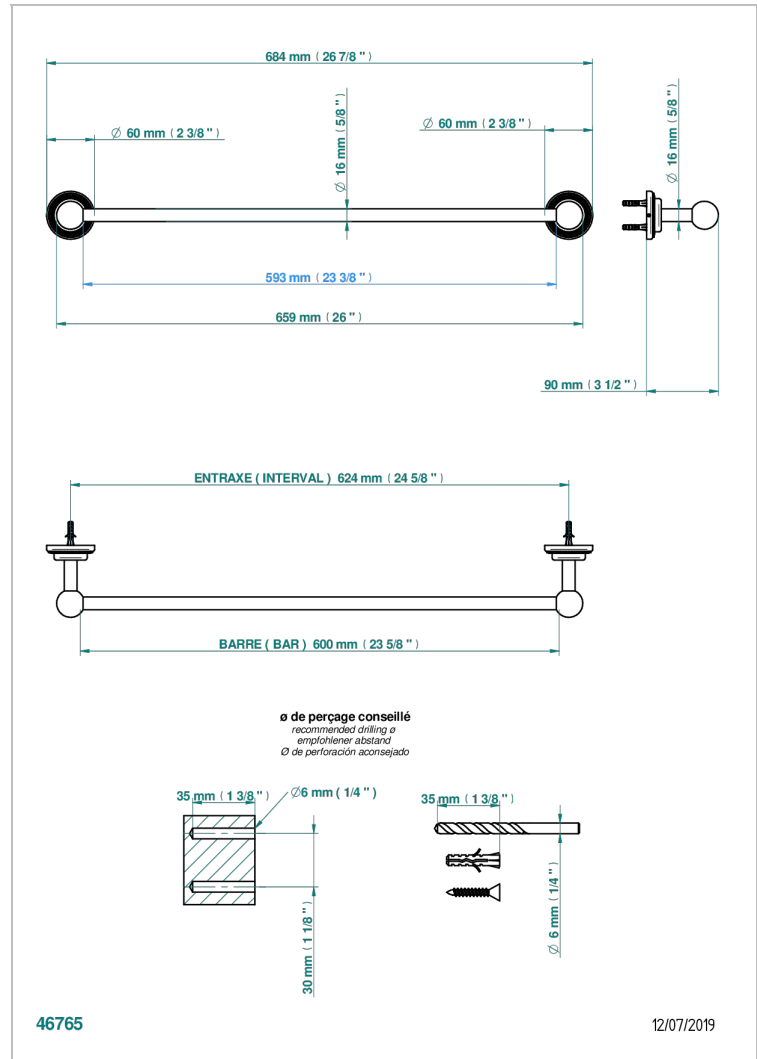

DIPLOMATE ROYALE

U4D-514/60

Single towel rail, fixed rail, length: 600 mm

CHARACTERISTIC

- Diplome Royale
- Single towel rail, fixed rail, length: 600 mm

AVAILABLE FINITIONS

Antique nickel - H28
Black ceram - D30
Blush PVD - H62
Brass color PVD - H49
Brown bronze color PVD - F33
Gold color PVD - H52

Nickel color PVD - H55
Polished chrome (color finish) - A02
Polished chrome / Polished gold (color finish) - G02
Polished gold (color finish) - F01
Polished nickel - B01
Soft gold - F30

Soft matt gold - F31
Umber PVD - H66
Varnished matt antique red copper (color finish) - H07