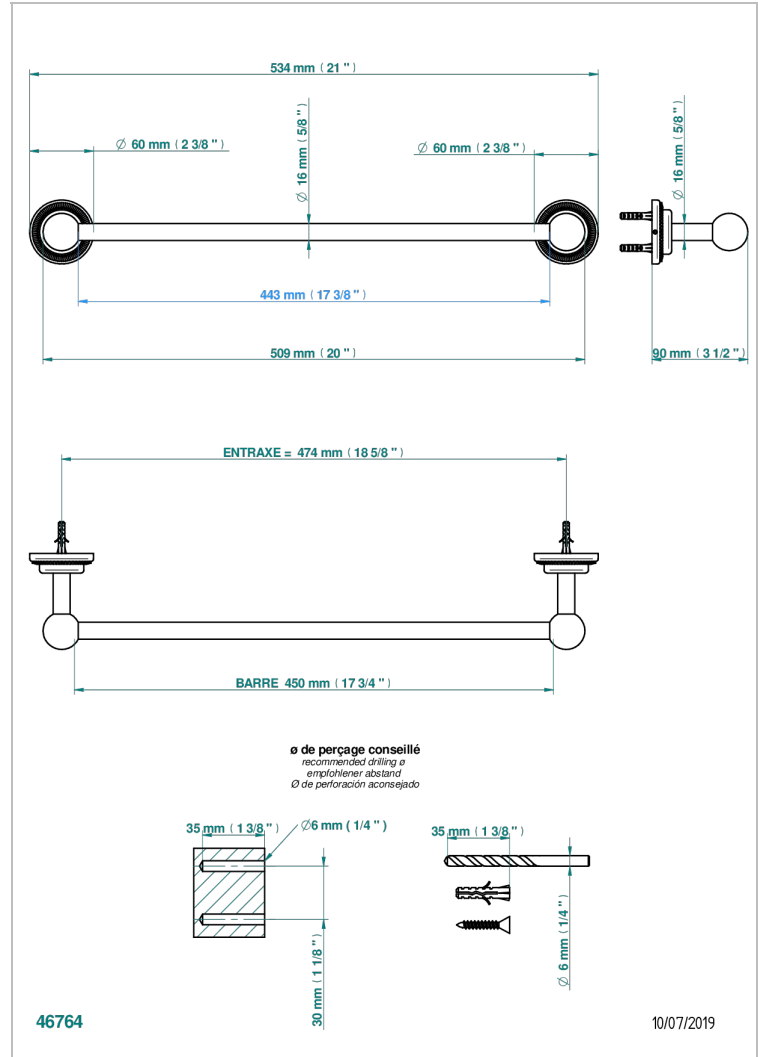

DIPLOMATE ROYALE

U4D-514/45

Single towel rail, fixed rail, length: 450 mm

THG[®]
PARIS

CARACTERÍSTICAS

- Diplomate Royale
- Single towel rail, fixed rail, length: 450 mm

ACABADOS DISPONIBLES

Bronce claro - D01
Cerámica negra mate - D30
Cobre viejo mate - H07
Cromo - A02
Cromo / dorado - G02
Cromo mate - C02