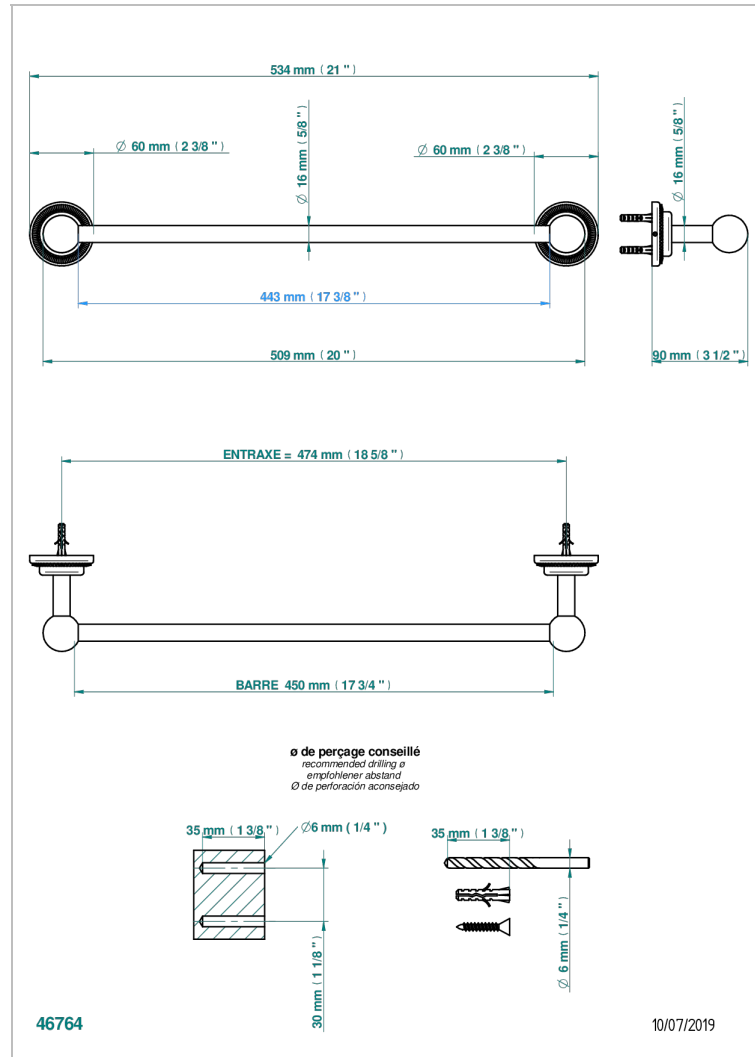

DIPLOMATE ROYALE

U4D-514/45

Towel bar, 18" long

CHARACTERISTIC

- Diplome Royale
- Towel bar, 18" long

AVAILABLE FINITIONS

Black ceram - D30
Blush PVD - H62
Brass color PVD - H49
Brown bronze color PVD - F33
Chrome polished - A02
Chrome polished / gold polished - G02