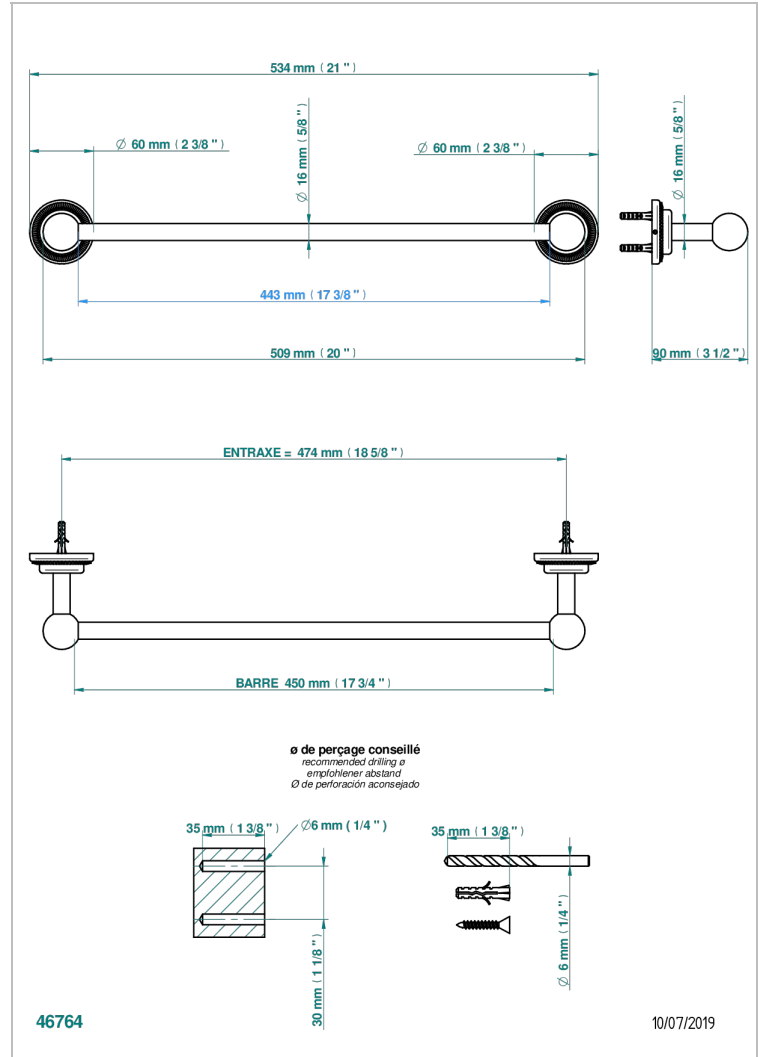

# DIPLOMATE ROYALE

U4D-514/45

Single towel rail, fixed rail, length: 450 mm

THG<sup>®</sup>  
PARIS

## CARACTERÍSTICAS

- Diplomate Royale
- Single towel rail, fixed rail, length: 450 mm