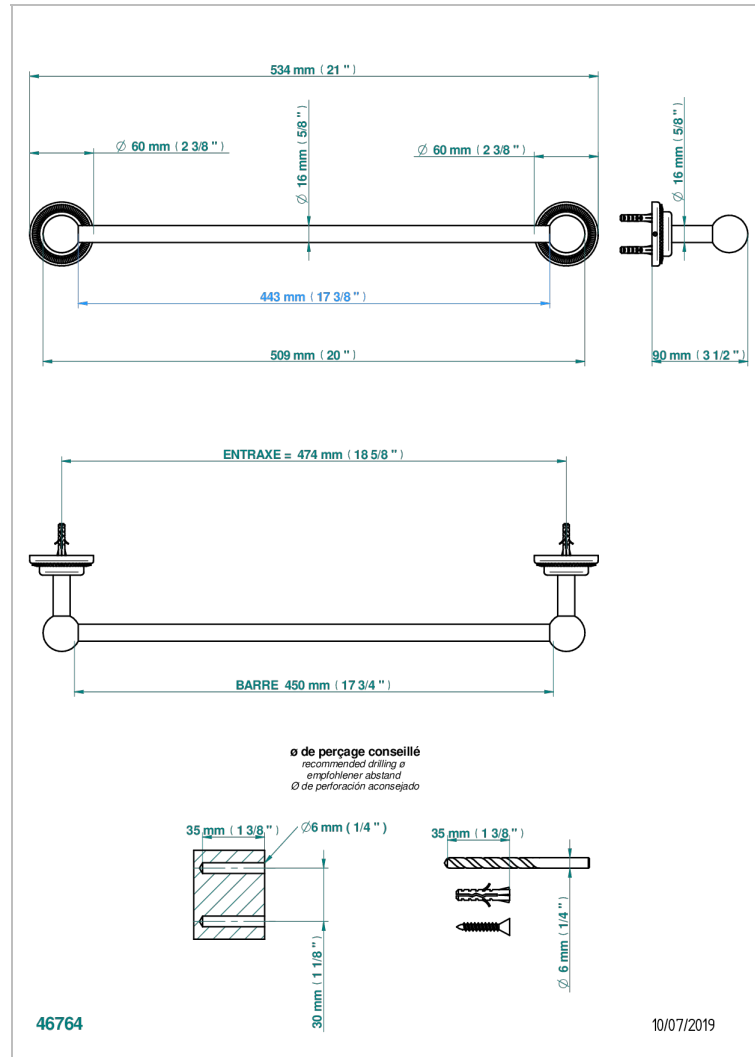

DIPLOMATE ROYALE

U4D-514/45

Single towel rail, fixed rail, length: 450 mm

CHARACTERISTIC

- Diplomate Royale
- Single towel rail, fixed rail, length: 450 mm

AVAILABLE FINITIONS

Antique nickel - H28
Black ceram - D30
Blush PVD - H62
Brass color PVD - H49
Brown bronze color PVD - F33
Gold color PVD - H52