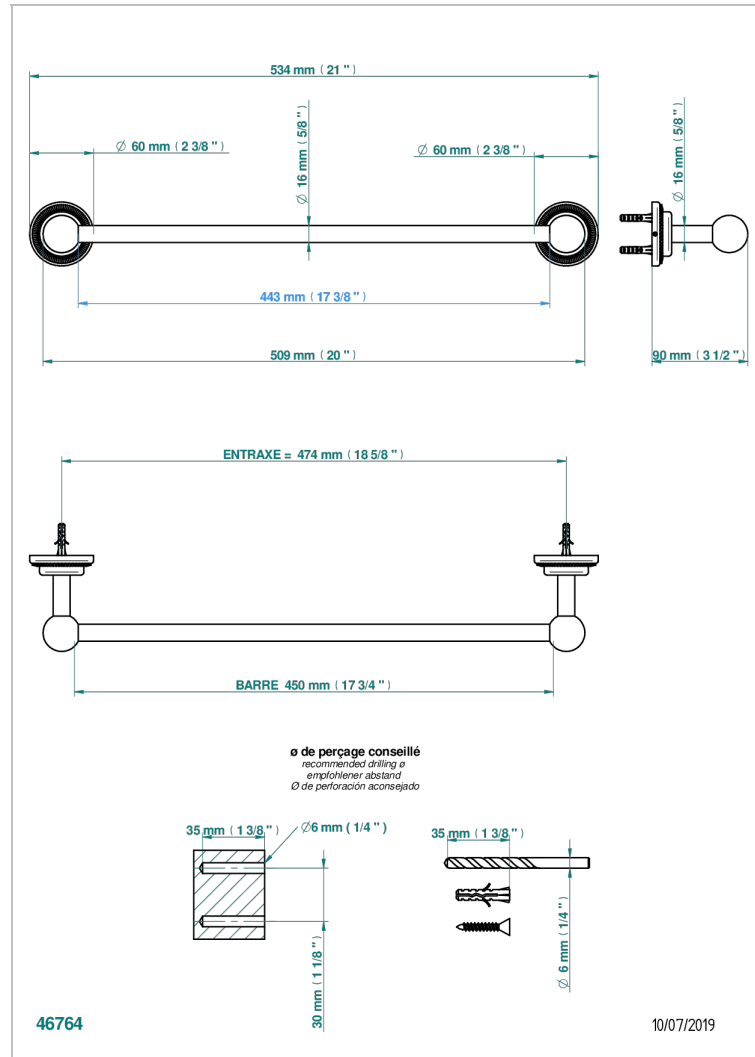

DIPLOMATE ROYALE

U4D-514/45

Single towel rail, fixed rail, length: 450 mm

THG[®]
PARIS

CARACTERÍSTICAS

- Diplomate Royale
- Single towel rail, fixed rail, length: 450 mm

ACABADOS DISPONIBLES

Bronce claro - D01
Cerámica negra mate - D30
Cobre viejo mate - H07
Cromo - A02
Cromo / dorado - G02
Cromo mate - C02