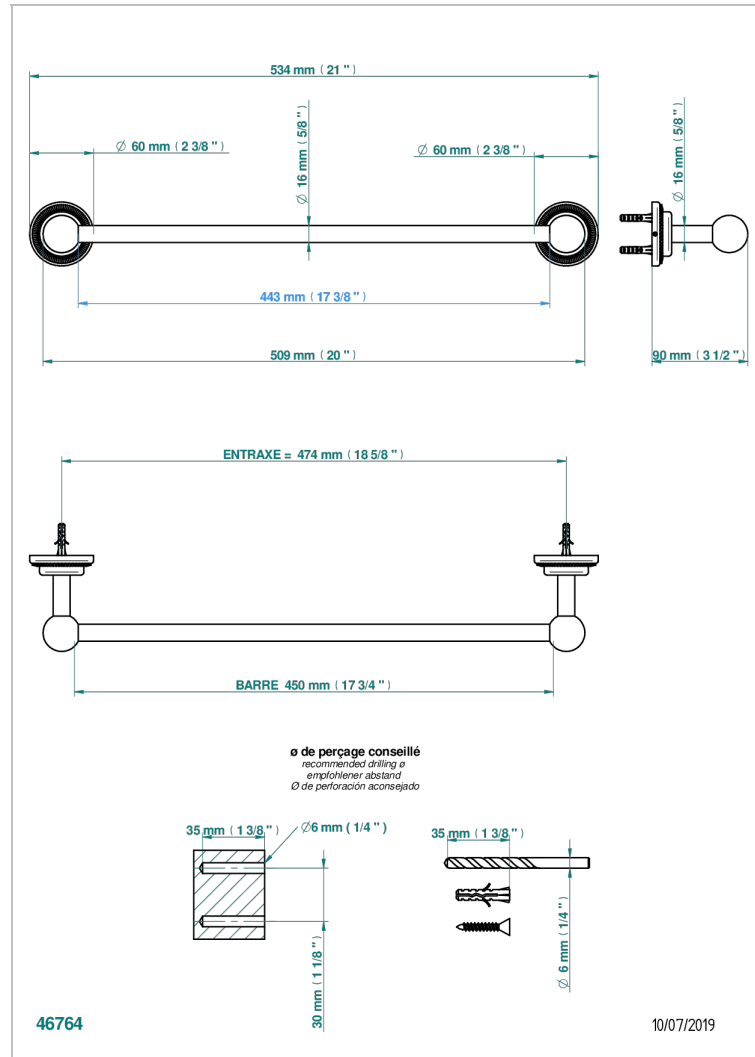

DIPLOMATE ROYALE

U4D-514/45

Single towel rail, fixed rail, length: 450 mm

THG[®]
PARIS

CHARACTERISTIC

- Diplomate Royale
- Single towel rail, fixed rail, length: 450 mm

AVAILABLE FINITIONS

Antique nickel - H28
Black ceram - D30
Blush PVD - H62
Brass color PVD - H49
Brown bronze color PVD - F33
Gold color PVD - H52