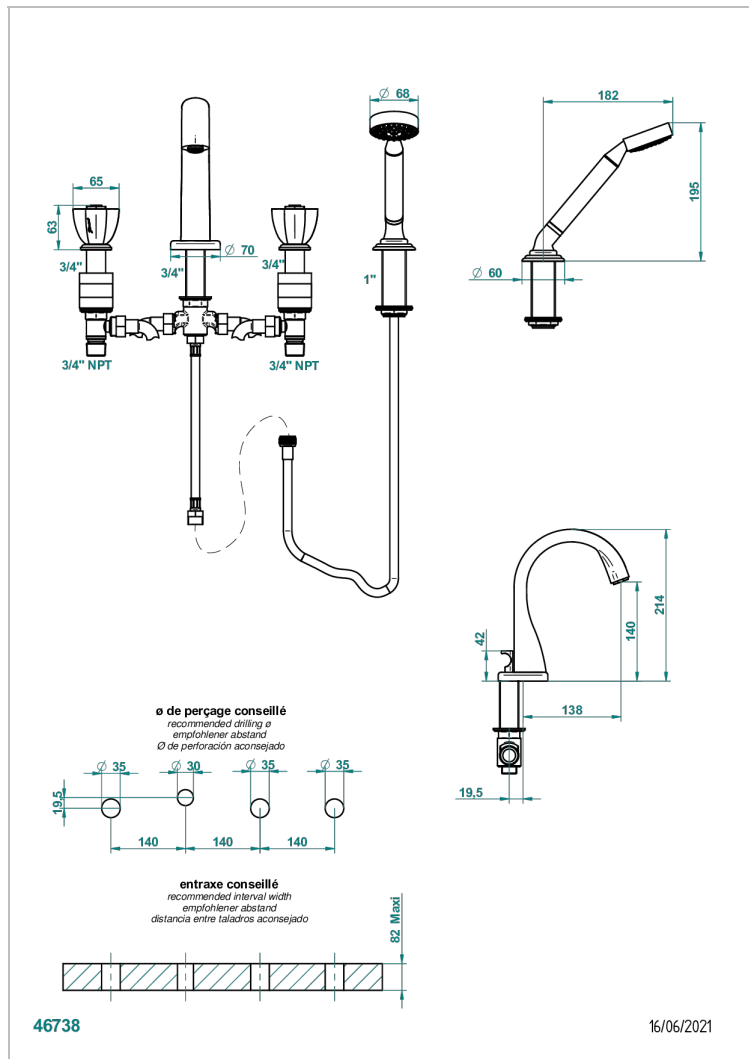

PETALE DE CRISTAL - CLEAR CRYSTAL

U6A-112B

Rim mounted 4-hole bath/shower mixer, diverter to normal spout

CHARACTERISTIC

- ACS : 18ACCLY473
- DVGW : DW-6501CO0477
- NF : NF EN 200 - IID/A - Chrome

STANDARDS

TECHNICAL SPECS

- Recommandé : 3 bars (max. 5 bars) - Advised : 43,5 psi (max. 72 psi)
- Bec : 44,5 l/min à 3 bars - Douchette : 9,5 l/min à 3 bars
- Spout : 11.78 gpm at 43.5 psi - Handshower : 2.5 gpm at 43.5 psi