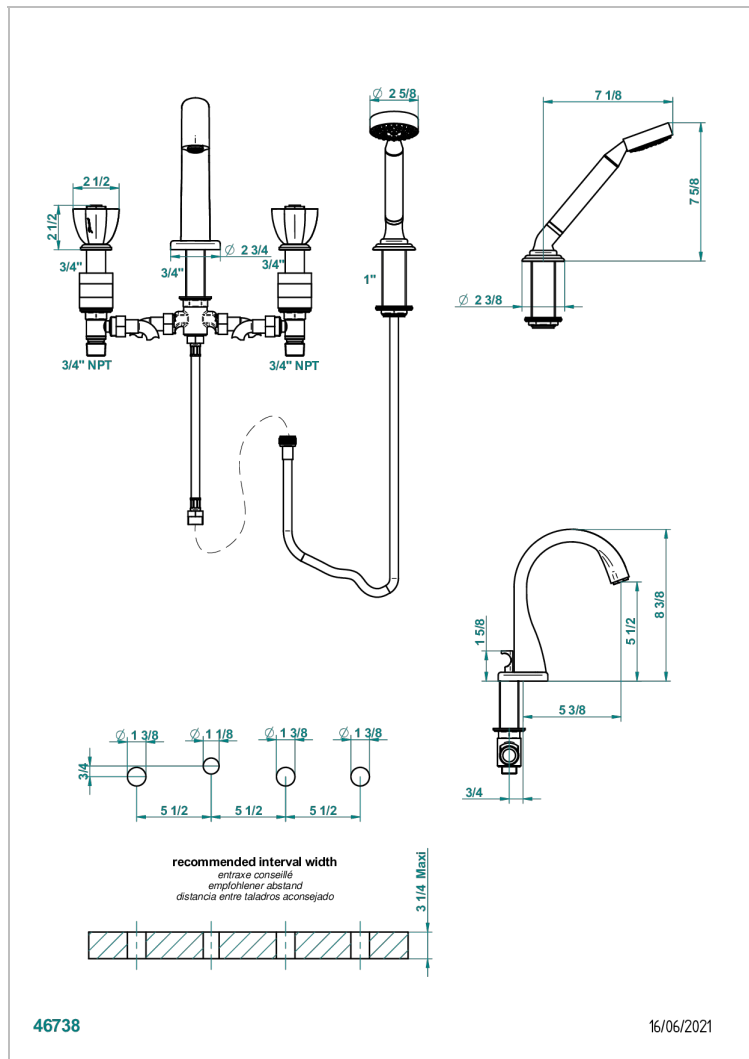

PETALE DE CRISTAL - CLEAR CRYSTAL

U6A-112B

Rim mounted 4-hole bath/shower mixer, diverter to normal spout

CHARACTERISTIC

- ACS : 18ACCLY473
- DVGW : DW-6501CO0477
- NF : NF EN 200 - IID/A - Chrome

STANDARDS

TECHNICAL SPECS

- Recommandé : 3 bars (max. 5 bars) - Advised : 43,5 psi (max. 72 psi)
- Bec : 44,5 l/min à 3 bars - Douchette : 9,5 l/min à 3 bars
- Spout : 11.78 gpm at 43.5 psi - Handshower : 2.5 gpm at 43.5 psi