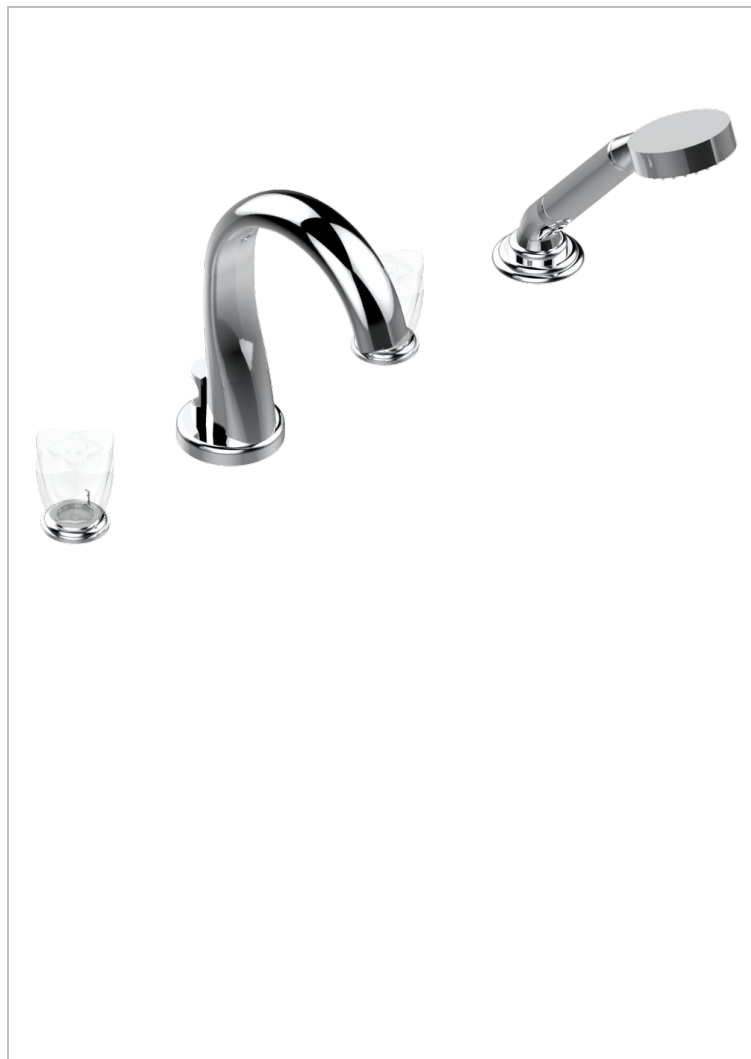

PETALE DE CRISTAL - CLEAR CRYSTAL

U6A-112B

Rim mounted 4-hole bath/shower mixer, diverter to normal spout

CHARACTERISTIC

- ACS : 18ACCLY473
- DVGW : DW-6501CO0477
- NF : NF EN 200 - IID/A - Chrome

STANDARDS

TECHNICAL SPECS

- Recommandé : 3 bars (max. 5 bars) - Advised : 43,5 psi (max. 72 psi)
- Bec : 44,5 l/min à 3 bars - Douchette : 9,5 l/min à 3 bars
- Spout : 11.78 gpm at 43.5 psi - Handshower : 2.5 gpm at 43.5 psi

AVAILABLE FINITIONS

Antique nickel - H28
Black ceram - D30
Blush PVD - H62
Brass color PVD - H49
Brown bronze color PVD - F33
Gold color PVD - H52

Graphite PVD - H64
Lacquered light bronze - D01
Matt Umber PVD - H67
Matt blush PVD - H60
Matt brass color PVD - H50
Matt brown bronze color PVD - F34