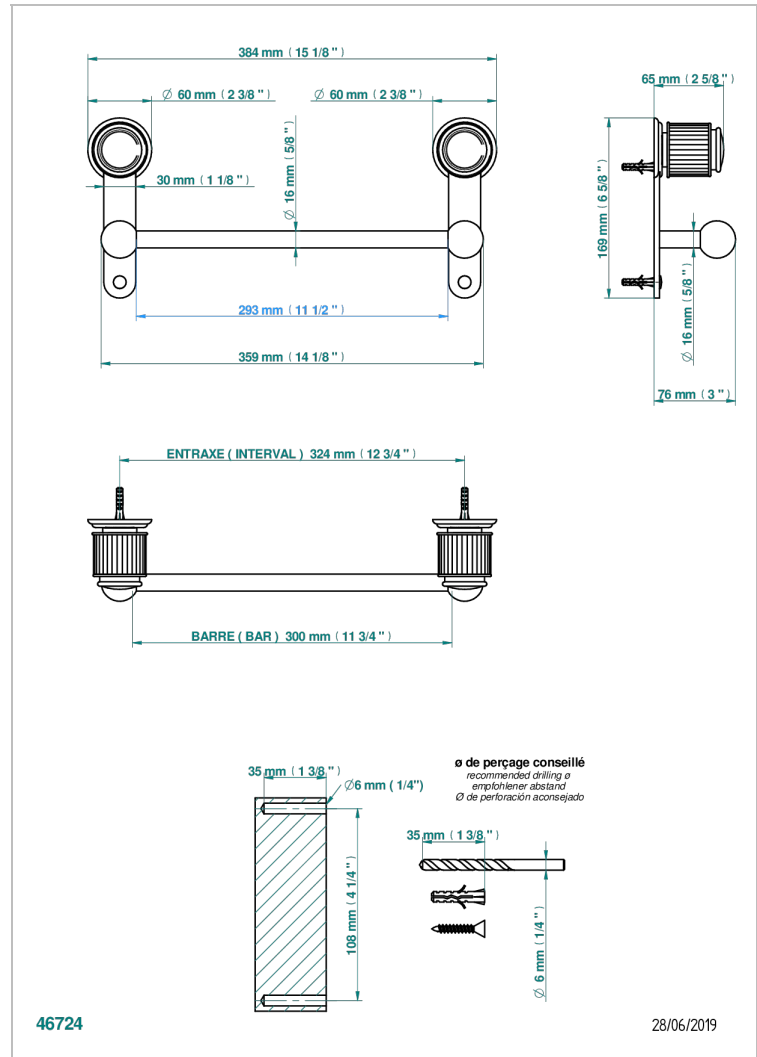

# JAIPUR BLACK ONYX

A9C-514/30

Towel bar, 12" long

46724

28/06/2019

## CHARACTERISTIC

- Jaipur Black Onyx
- Towel bar, 12" long