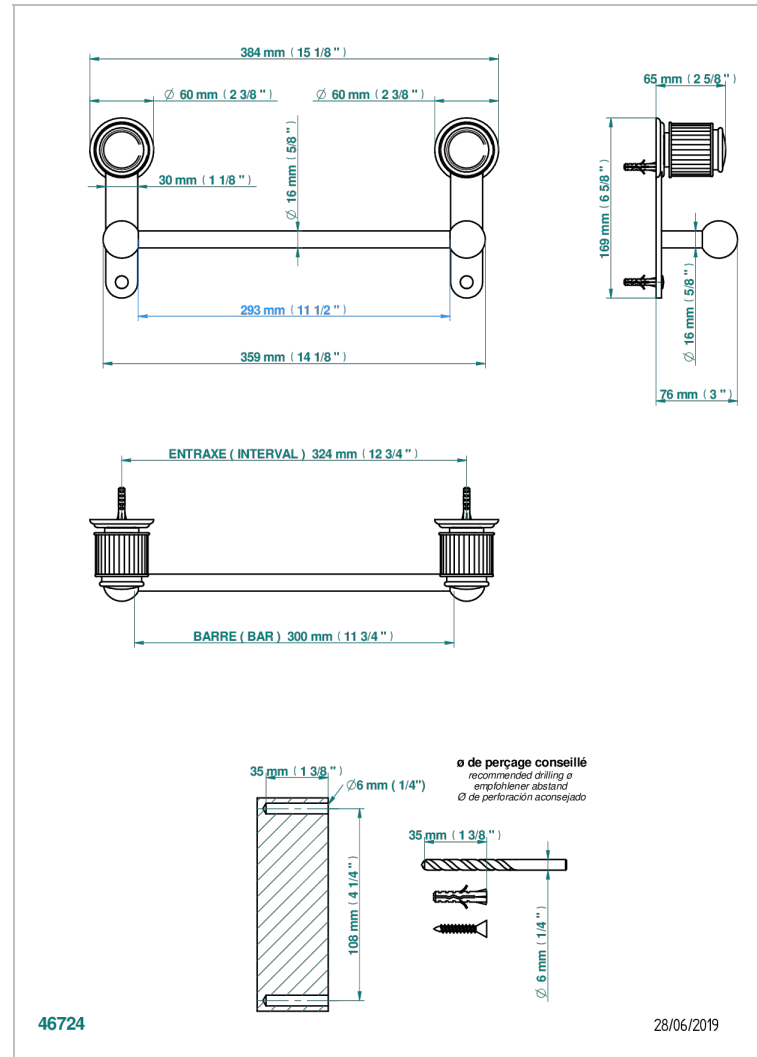

JAIPUR BLACK ONYX

A9C-514/30

Towel bar, 12" long

CHARACTERISTIC

- Jaipur Black Onyx
- Towel bar, 12" long

AVAILABLE FINITIONS

Antique nickel - H28
Black ceram - D30
Blush PVD - H62
Brass color PVD - H49
Brown bronze color PVD - F33
Gold color PVD - H52