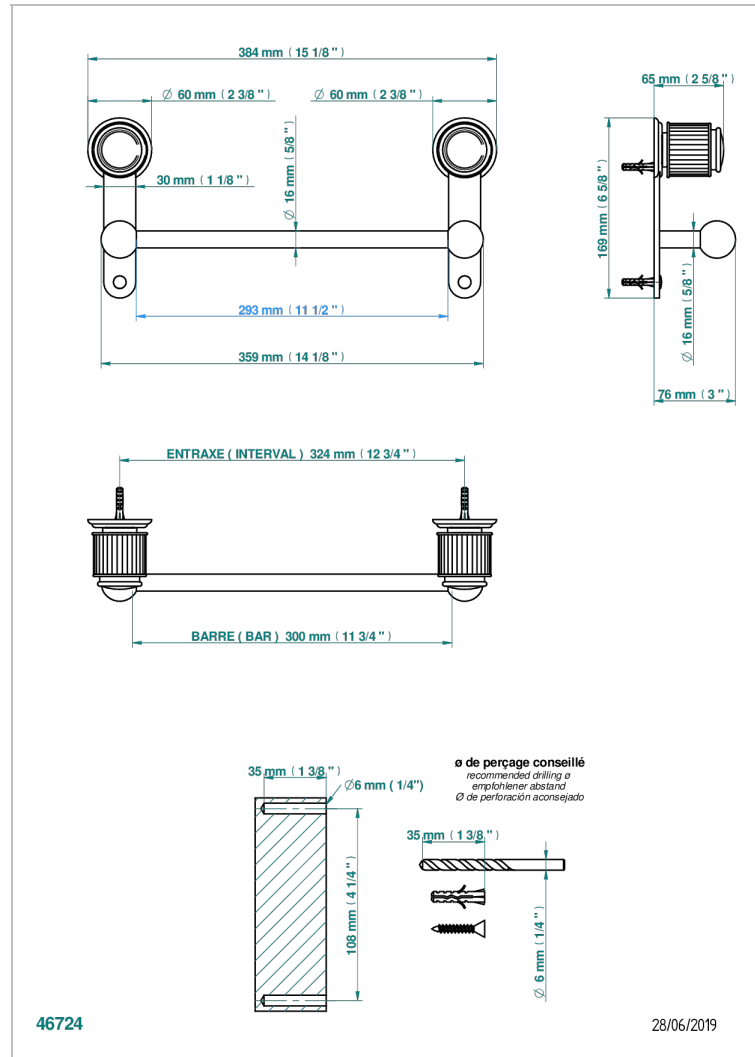

JAIPUR BLACK ONYX

A9C-514/30

Towel bar, 12" long

46724

28/06/2019

CHARACTERISTIC

- Jaipur Black Onyx
- Towel bar, 12" long

AVAILABLE FINITIONS