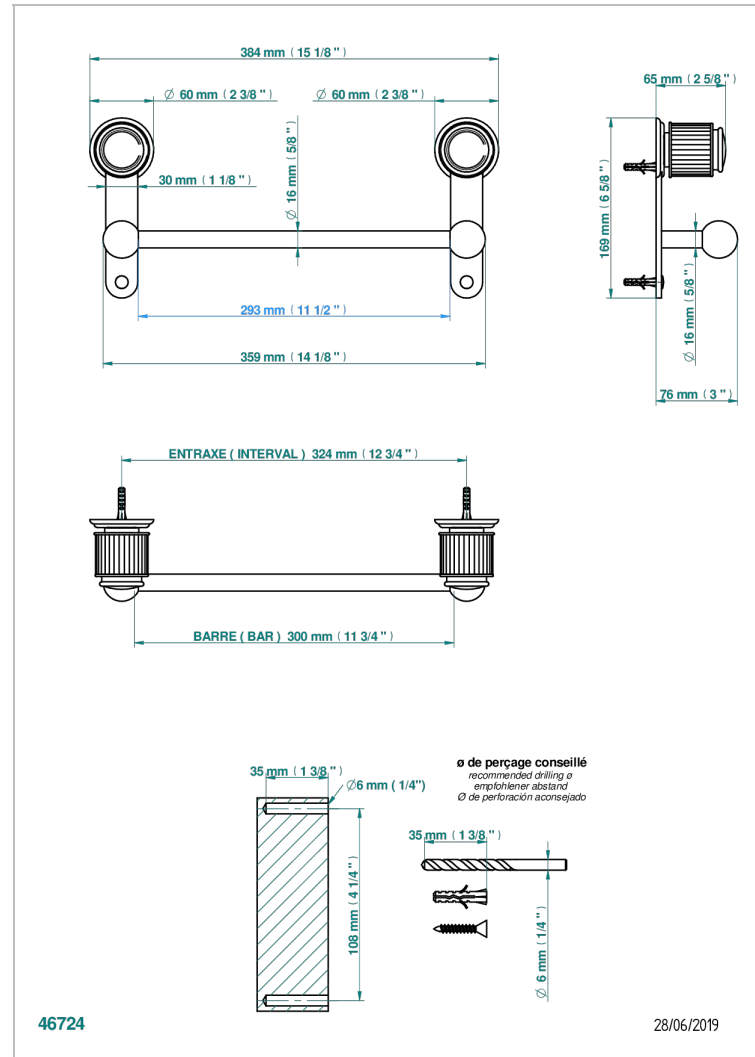

JAIPUR BLACK ONYX

A9C-514/30

Towel bar, 12" long

CHARACTERISTIC

- Jaipur Black Onyx
- Towel bar, 12" long

AVAILABLE FINITIONS

Antique nickel - H28
Black ceram - D30
Blush PVD - H62
Brass color PVD - H49
Brown bronze color PVD - F33
Gold color PVD - H52