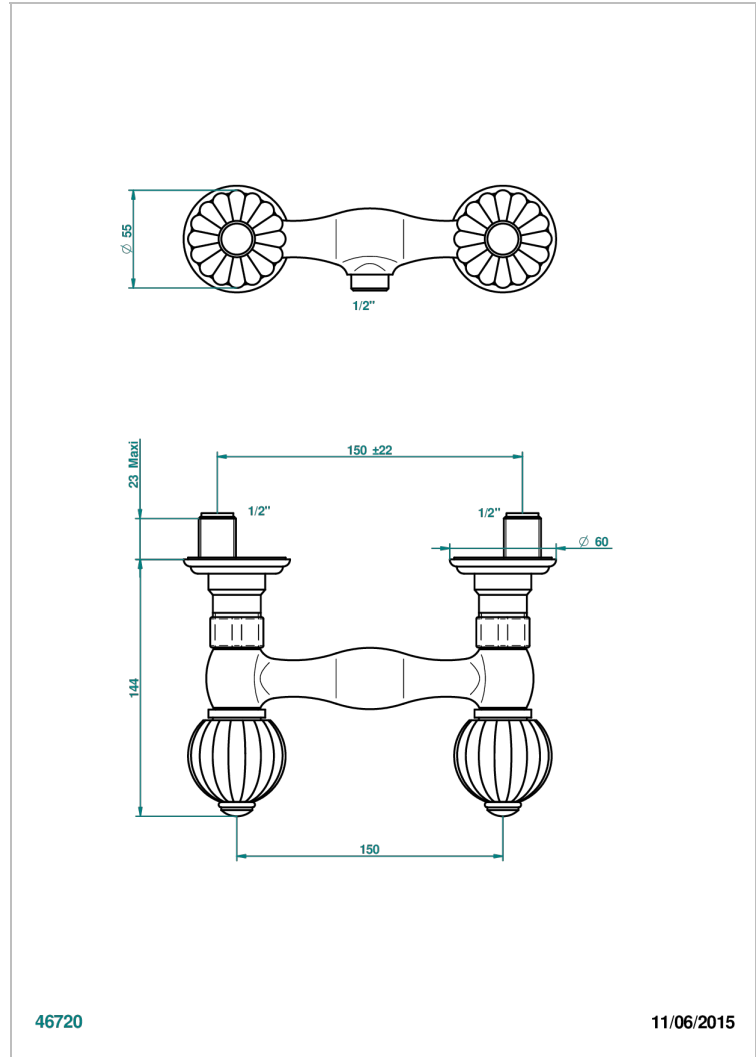

MANDARINE CLEAR CRYSTAL

U1D-64

Wall mounted shower mixer 1/2" - 150 mm centres - no hose

46720

11/06/2015

CHARACTERISTIC

- ACS : 17ACCLY652
- NF : NF EN 200 - IA - Chrome

STANDARDS