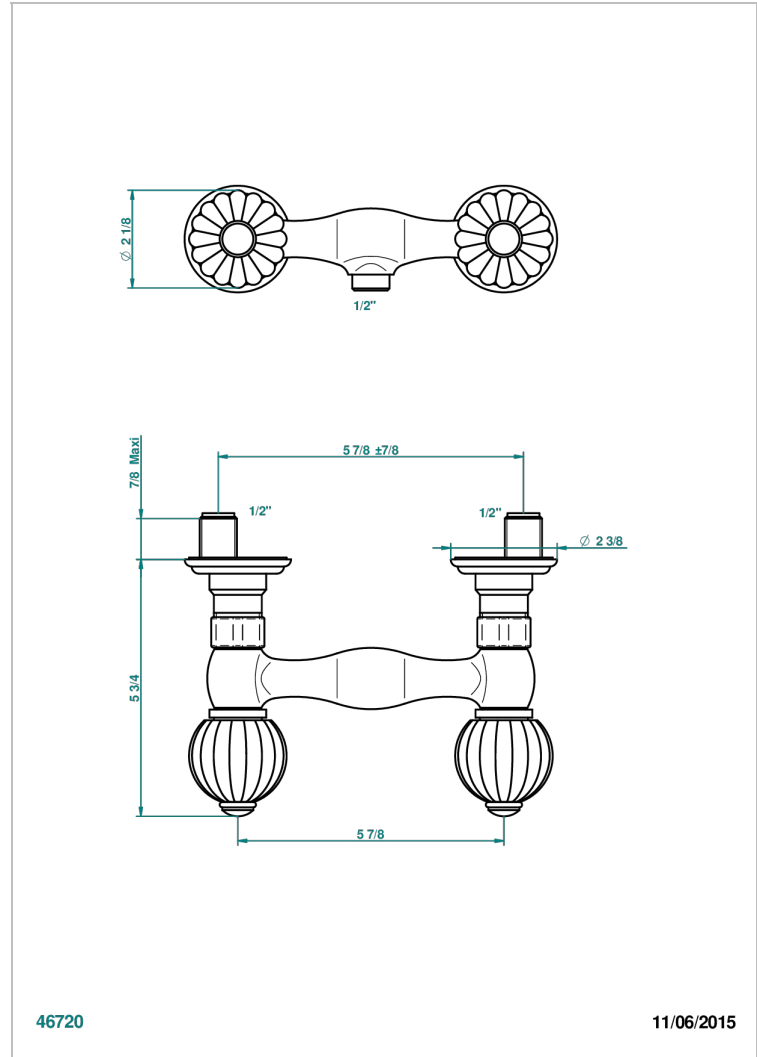

MANDARINE CLEAR CRYSTAL

U1D-64

Wall mounted shower mixer 1/2" - 150 mm centres - no hose

THG[®]
PARIS

CHARACTERISTIC

- ACS : 17ACCLY652
- NF : NF EN 200 - IA - Chrome

STANDARDS

AVAILABLE FINITIONS