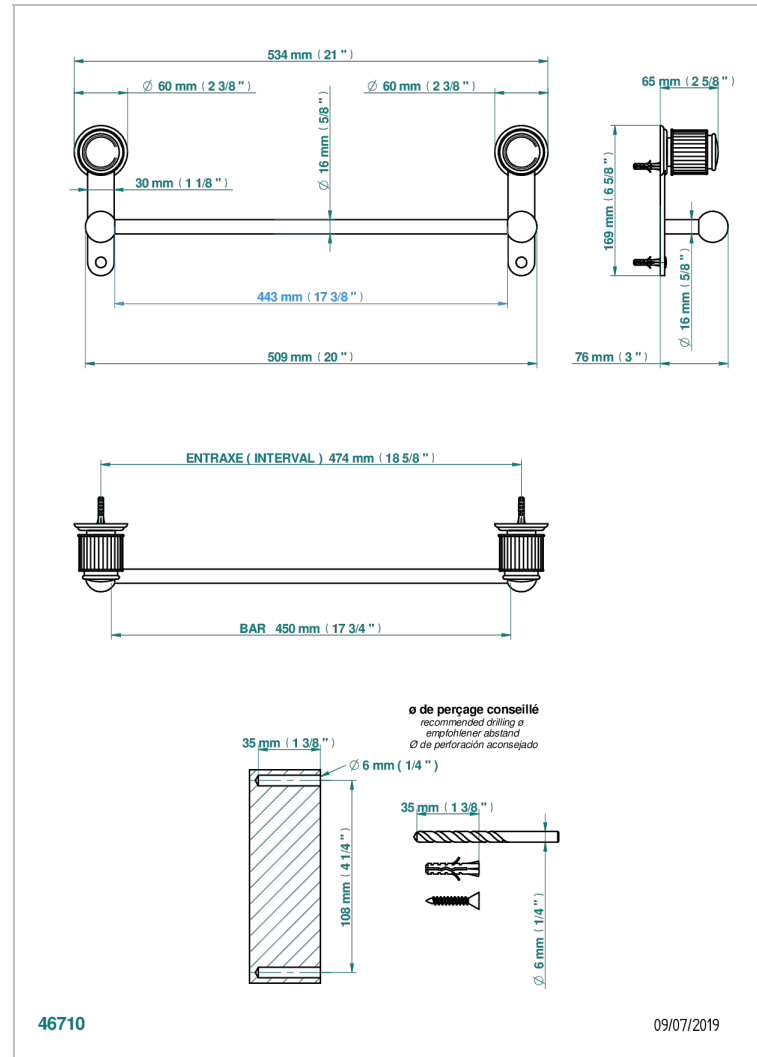

JAIPUR CRISTAL SATINADO

A9B-514/45

Single towel rail, fixed rail, length: 450 mm

THG[®]
PARIS

CARACTERÍSTICAS

- Jaipur Cristal Satinado
- Single towel rail, fixed rail, length: 450 mm

ACABADOS DISPONIBLES

Bronce claro - D01
Cerámica negra mate - D30
Cobre viejo mate - H07
Cromo - A02
Cromo / dorado - G02
Cromo mate - C02