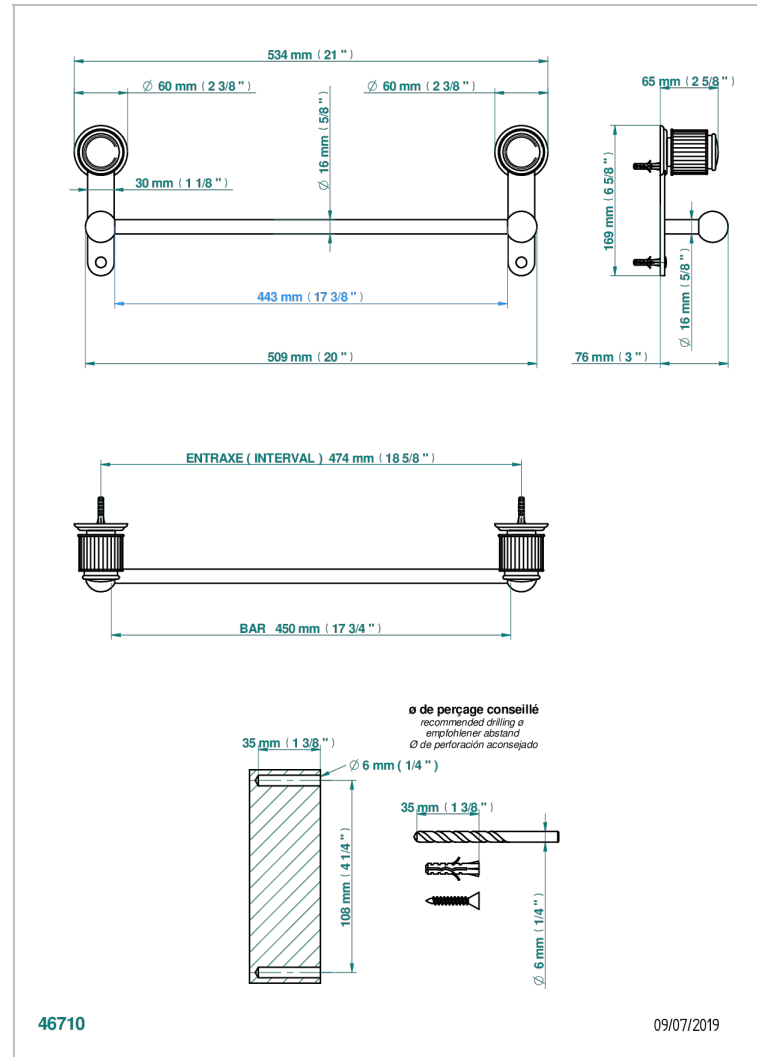

# JAIPUR SATINY CRYSTAL

A9B-514/45

Towel bar, 18" long

## CHARACTERISTIC

- Jaipur Satiny crystal
- Towel bar, 18" long